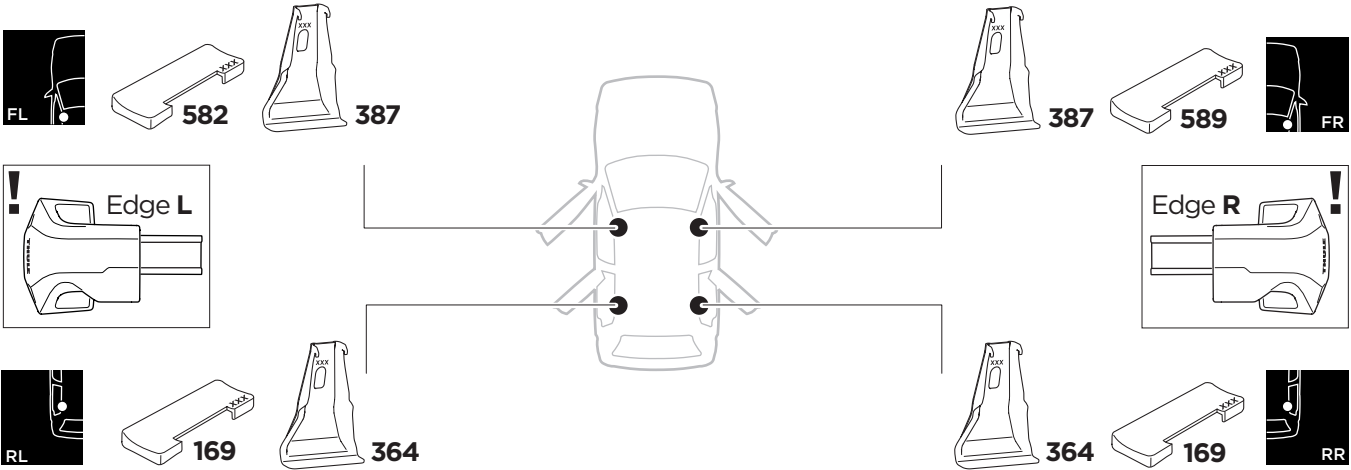

1

Kit 145165

BMW X2, 5-dr SUV, 18-

ISO 11154-E

THULE WingBar Evo	THULE WingBar Edge	THULE WingBar	THULE SquareBar	Evo X (scale)	Edge X (scale)
BMW X2, 5-dr SUV, 18-				52	K
THULE ProBar	THULE SlideBar				X (mm/inch)
BMW X2, 5-dr SUV, 18-				1171 mm / 46 1/8"	

THULE WingBar Evo	THULE WingBar Edge	THULE WingBar	THULE SquareBar	Evo Y (scale)	Edge Y (scale)
BMW X2, 5-dr SUV, 18-				43	K
THULE ProBar	THULE SlideBar				Y (mm/inch)
BMW X2, 5-dr SUV, 18-				1081 mm / 42 1/2"	

	W (mm/inch)	Z (mm/inch)
BMW X2, 5-dr SUV, 18-	700 mm / 27 1/2"	225 mm / 8 7/8"