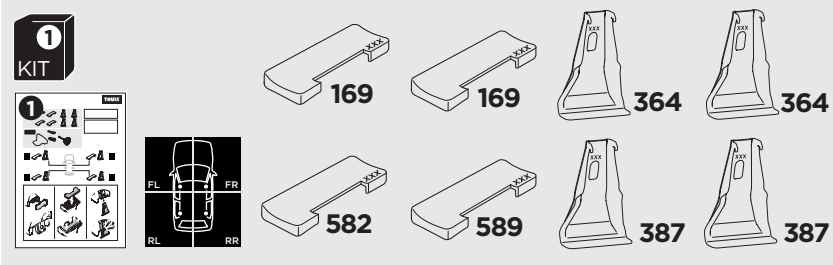

1

Kit 145165

BMW X2, 5-dr SUV, 18-

ISO 11154-E

THULE WingBar Evo	THULE WingBar Edge	THULE WingBar	THULE SquareBar	Evo X (scale)	Edge X (scale)
BMW X2, 5-dr SUV, 18-				52	K
THULE ProBar	THULE SlideBar				X (mm/inch)
BMW X2, 5-dr SUV, 18-				1171 mm / 46 1/8"	

THULE WingBar Evo	THULE WingBar Edge	THULE WingBar	THULE SquareBar	Evo Y (scale)	Edge Y (scale)
BMW X2, 5-dr SUV, 18-				43	K
THULE ProBar	THULE SlideBar				Y (mm/inch)
BMW X2, 5-dr SUV, 18-				1081 mm / 42 1/2"	

	W (mm/inch)	Z (mm/inch)
BMW X2, 5-dr SUV, 18-	700 mm / 27 1/2"	225 mm / 8 7/8"