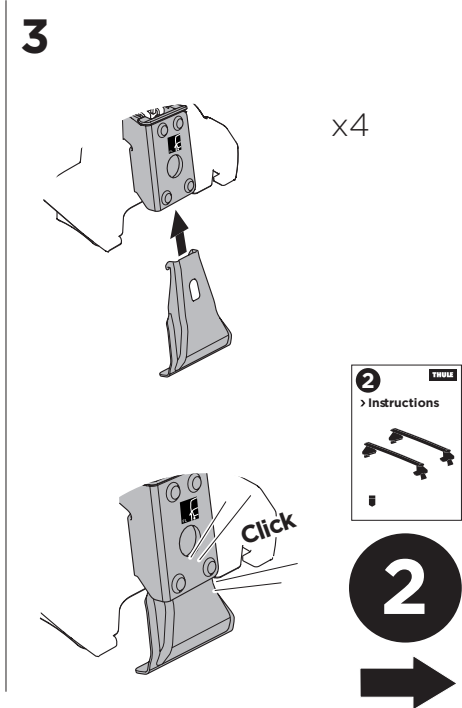

1

Kit 145165

BMW X2, 5-dr SUV, 18-

ISO 11154-E

THULE WingBar Evo	THULE WingBar Edge	THULE WingBar	THULE SquareBar	Evo X (scale)	Edge X (scale)
BMW X2, 5-dr SUV, 18-				52	K
THULE ProBar	THULE SlideBar				X (mm/inch)
BMW X2, 5-dr SUV, 18-				1171 mm / 46 1/8"	

THULE WingBar Evo	THULE WingBar Edge	THULE WingBar	THULE SquareBar	Evo Y (scale)	Edge Y (scale)
BMW X2, 5-dr SUV, 18-				43	K
THULE ProBar	THULE SlideBar				Y (mm/inch)
BMW X2, 5-dr SUV, 18-				1081 mm / 42 1/2"	

	W (mm/inch)	Z (mm/inch)
BMW X2, 5-dr SUV, 18-	700 mm / 27 1/2"	225 mm / 8 7/8"