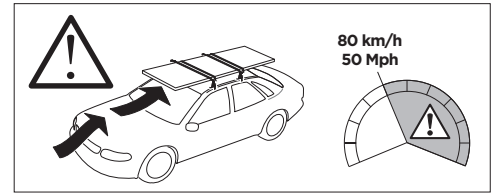

1

Kit 145165

BMW X2, 5-dr SUV, 18-

ISO 11154-E

THULE WingBar Evo	THULE WingBar Edge	THULE WingBar	THULE SquareBar	Evo X (scale)	Edge X (scale)
BMW X2, 5-dr SUV, 18-				52	K
THULE ProBar	THULE SlideBar				X (mm/inch)
BMW X2, 5-dr SUV, 18-				1171 mm / 46 1/8"	

THULE WingBar Evo	THULE WingBar Edge	THULE WingBar	THULE SquareBar	Evo Y (scale)	Edge Y (scale)
BMW X2, 5-dr SUV, 18-				43	K
THULE ProBar	THULE SlideBar				Y (mm/inch)
BMW X2, 5-dr SUV, 18-				1081 mm / 42 1/2"	

	W (mm/inch)	Z (mm/inch)
BMW X2, 5-dr SUV, 18-	700 mm / 27 1/2"	225 mm / 8 7/8"