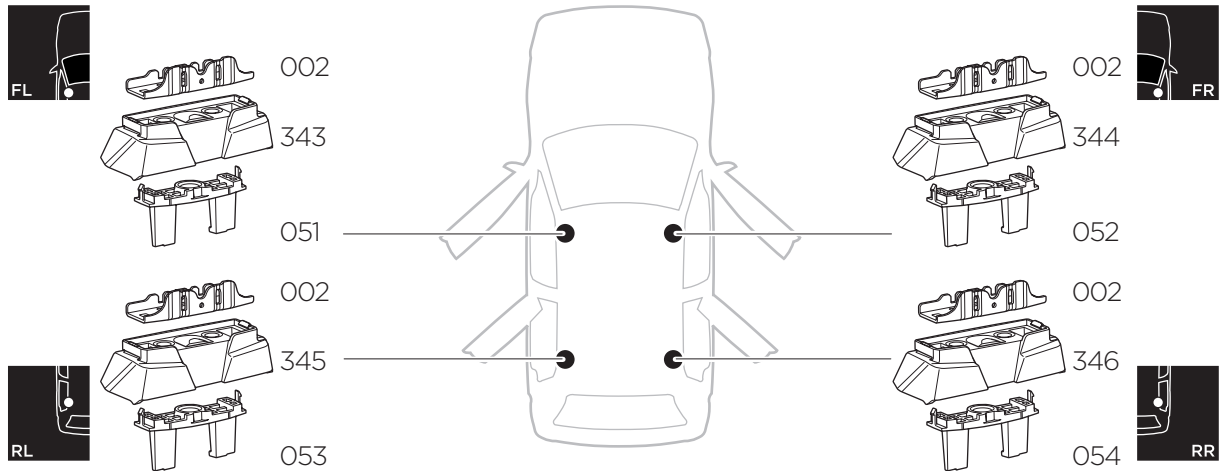

1

Kit 187168

PORSCHE Taycan, 4-dr Sedan, 20-

ISO 11154-E

This kit is only for vehicles with fixpoint mounting.

3

4

5