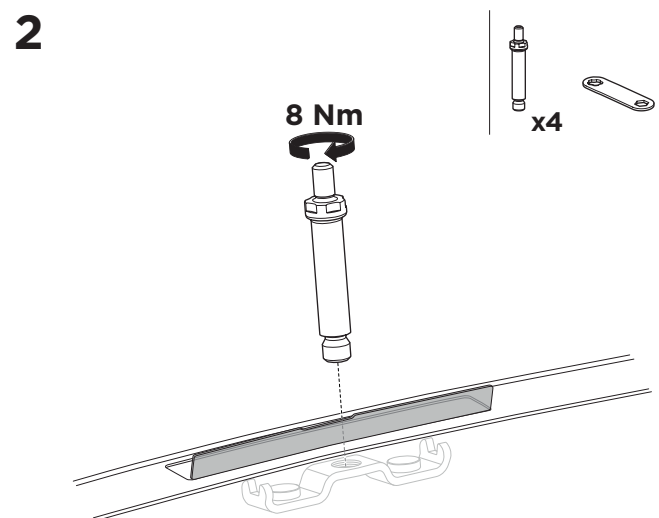

1

Kit 187168

PORSCHE Taycan, 4-dr Sedan, 20-

ISO 11154-E

This kit is only for vehicles with fixpoint mounting.

3

4

5