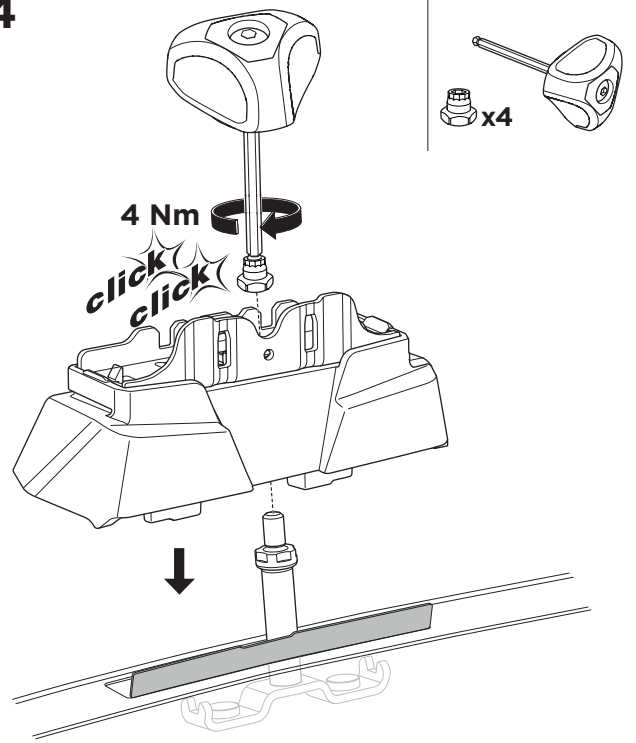

1

Kit 187168

PORSCHE Taycan, 4-dr Sedan, 20-

ISO 11154-E

This kit is only for vehicles with fixpoint mounting.

3

4

5