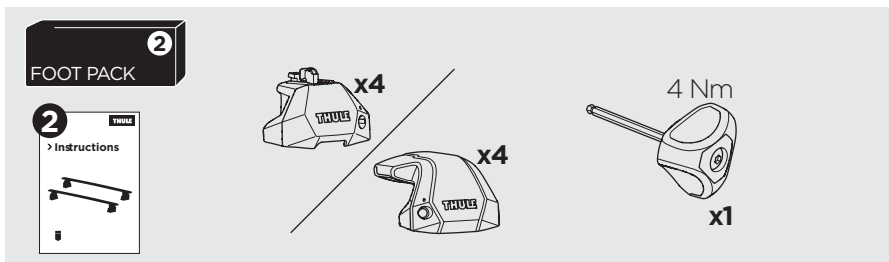

1

Kit 187168

PORSCHE Taycan, 4-dr Sedan, 20-

ISO 11154-E

This kit is only for vehicles with fixpoint mounting.

3

4

5