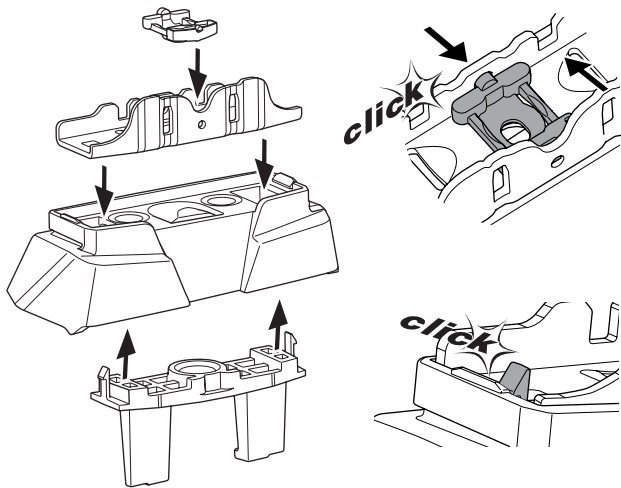

1

Kit 187168

PORSCHE Taycan, 4-dr Sedan, 20-

ISO 11154-E

This kit is only for vehicles with fixpoint mounting.

3

4

5