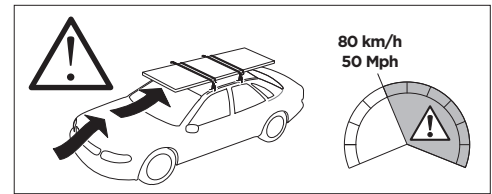

1

Kit 187168

PORSCHE Taycan, 4-dr Sedan, 20-

ISO 11154-E

This kit is only for vehicles with fixpoint mounting.

3

4

5