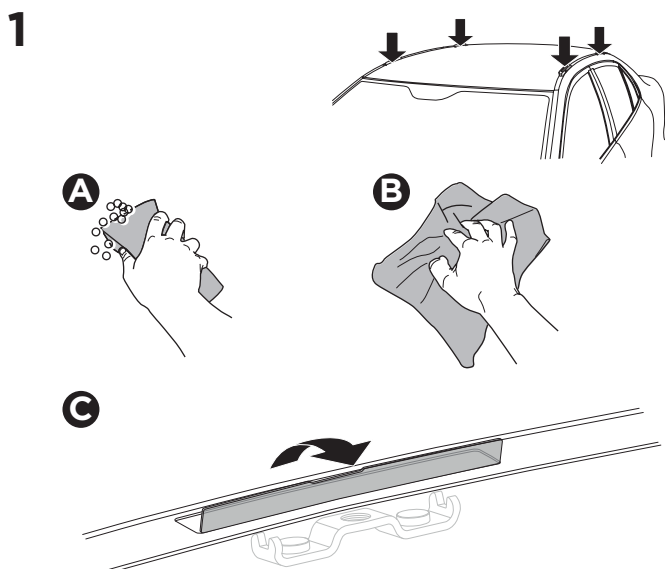

1

Kit 187168

PORSCHE Taycan, 4-dr Sedan, 20-

ISO 11154-E

This kit is only for vehicles with fixpoint mounting.

3

4

5