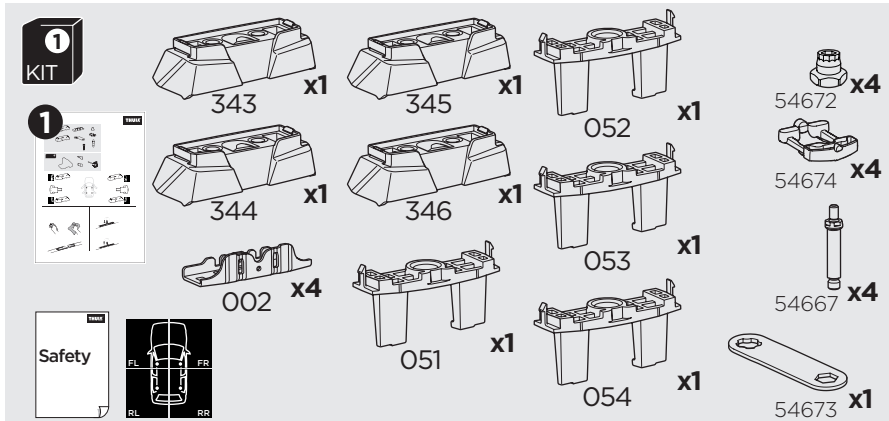

1

Kit 187168

PORSCHE Taycan, 4-dr Sedan, 20-

ISO 11154-E

This kit is only for vehicles with fixpoint mounting.

3

4

5