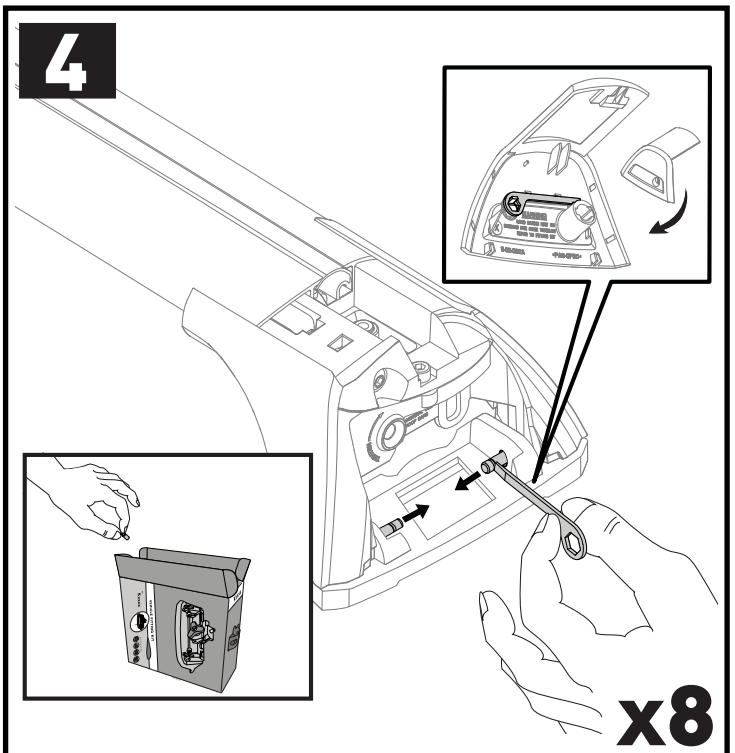

ATTENTION • ACHTUNG • ATENCIÓN • ATTENTION • OPPMERKSOMHET • ATENÇÃO • ВНИМАНИЕ
ATTENZIONE • UWAGA • UPOZORNĚNÍ • UPOZORNENIE • LET OP • UPPMÄRSAMHET