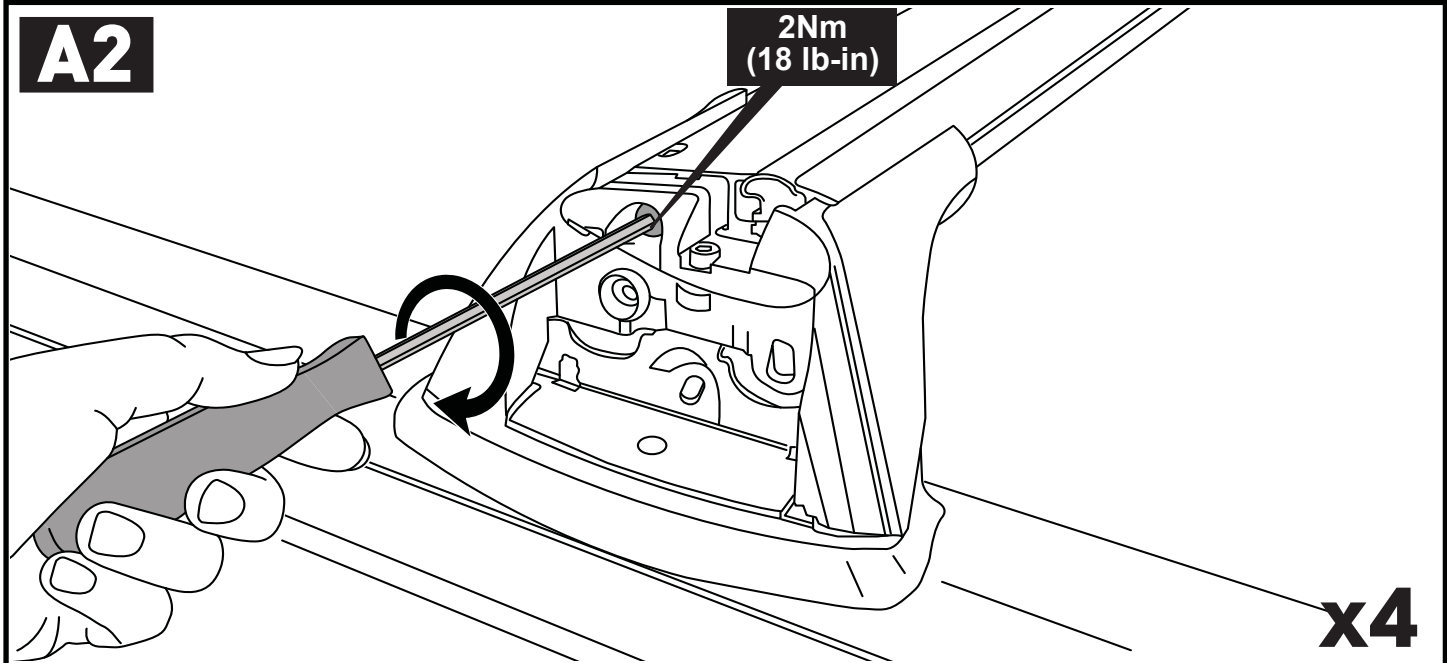

A2

**2Nm
(18 lb-in)**