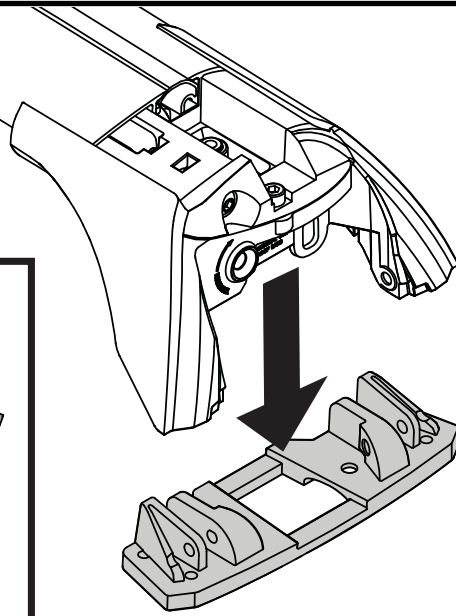

5

x4

**PLACEMENT • PLATZIERUNG • COLOCACIÓN • MONTAGE • PLASSERING • COLOCAÇÃO • РАЗМЕЩЕНИЕ
MONTAGGIO • UMIESZCZENIE • UMÍSTĚNÍ • UMIESTNENIE • PLAATSING • PLACERING**

6

A = 11-03-201-A

B = 11-04-202-A

x4

7

x4