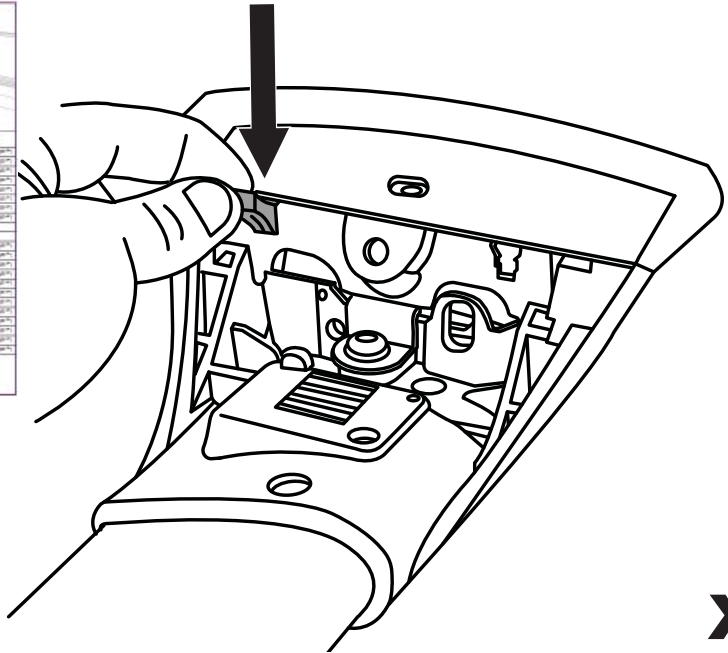

ATTENTION • ACHTUNG • ATENCIÓN • ATTENTION • OPPMERKSOMHET • ATENÇÃO • ВНИМАНИЕ
ATTENZIONE • UWAGA • UPOZORNĚNÍ • UPOZORNENIE • LET OP • UPPMÄRKSAMHET

B

B1

10

	1	2	3	4	5	6	7	8	9	10	11	12	13	14	15	16	17	18	19	20	21	22	23	24	25	26	27	28	29	30	31	32	33	34	35	36	37	38	39	40	41	42	43	44	45	46	47	48	49	50	51	52	53	54	55	56	57	58	59	60	61	62	63	64	65	66	67	68	69	70	71	72	73	74	75	76	77	78	79	80	81	82	83	84	85	86	87	88	89	90	91	92	93	94	95	96	97	98	99	100
1	2	3	4	5	6	7	8	9	10	11	12	13	14	15	16	17	18	19	20	21	22	23	24	25	26	27	28	29	30	31	32	33	34	35	36	37	38	39	40	41	42	43	44	45	46	47	48	49	50	51	52	53	54	55	56	57	58	59	60	61	62	63	64	65	66	67	68	69	70	71	72	73	74	75	76	77	78	79	80	81	82	83	84	85	86	87	88	89	90	91	92	93	94	95	96	97	98	99	100	

x4

PLACEMENT • PLATZIERUNG • COLOCACIÓN • MONTAGE • PLASSERING • COLOCAÇÃO • РАЗМЕЩЕНИЕ
MONTAGGIO • UMIESZCZENIE • UMÍSTĚNÍ • UMIESTNENIE • PLAATSING • PLACERING

B2