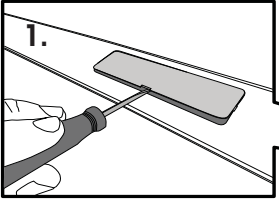

**LEGACY/LIBERTY 03-09 ONLY • LEGACY/LIBERTY 03-09 NUR • LEGACY/LIBERTY 03-09 SOLAMENTE •
LEGACY/LIBERTY 03-09 SEULEMENT • LEGACY/LIBERTY 03-09 BARE LEGACY/LIBERTY 03-09 SOMENTE
• LEGACY/LIBERTY 03-09 ТОЛЬКО • SOLO LEGACY/LIBERTY 03-09 • LEGACY/LIBERTY 03-09 TYLKO •
LEGACY/LIBERTY 03-09 POUZE • LEGACY/LIBERTY 03-09 IBA • LEGACY/LIBERTY 03-09 ALLEEN • LEGACY/
LIBERTY 03-09 BARA**

A

A1