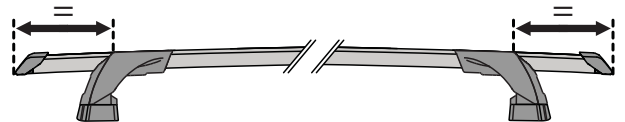

x4

9

10

			X1	X2	A	B
B	Subaru Forester, 5dr Estate 97-02	EU, ZA	X = 782 mm (30 3/4")	X = 752 mm (29 5/8")	-	B = 600 mm (23 5/8")
B	Subaru Forester, 5dr Wagon Jul 97-Apr 02	NZ	X = 782 mm (30 3/4")	X = 752 mm (29 5/8")	-	B = 600 mm (23 5/8")
B	Subaru Forester, 5dr Wagon Aug 97-Jun 02	AU	X = 782 mm (30 3/4")	X = 752 mm (29 5/8")	-	B = 600 mm (23 5/8")
B	Subaru Forester, 5dr Estate 02-08	ZA	X = 790 mm (31 1/8")	X = 765 mm (30 1/8")	-	B = 600 mm (23 5/8")
B	Subaru Forester, 5dr Wagon Feb 02-Feb 08	AU	X = 790 mm (31 1/8")	X = 765 mm (30 1/8")	-	B = 600 mm (23 5/8")
B	Subaru Forester, 5dr Wagon May 02-Feb 08	NZ	X = 790 mm (31 1/8")	X = 765 mm (30 1/8")	-	B = 600 mm (23 5/8")
B	Subaru Forester, 5dr Estate 03-08	EU	X = 790 mm (31 1/8")	X = 765 mm (30 1/8")	-	B = 600 mm (23 5/8")
B	Subaru Forester, 5dr Wagon 04-07	CN	X = 790 mm (31 1/8")	X = 765 mm (30 1/8")	-	B = 600 mm (23 5/8")
B	Subaru Lancaster, 5dr Wagon 00-03	NZ	-	-	-	-
B	Subaru Legacy, 5dr Wagon 98-04	NZ	-	-	-	-
A	Subaru Legacy, 5dr Wagon Sep 03-Aug 09	NZ	X = 745 mm (29 3/8")	X = 685 mm (37")	A = 170 mm (6 2/3")	B = 900 mm (35 3/8")
B	Subaru Legacy, 5dr Estate 04-09	EU	X = 745 mm (29 3/8")	X = 685 mm (37")	A = 170 mm (6 2/3")	B = 900 mm (35 3/8")
B	Subaru Legacy, 5dr Estate 06-06	CN	X = 745 mm (29 3/8")	X = 685 mm (37")	A = 170 mm (6 2/3")	B = 900 mm (35 3/8")
A	Subaru Liberty, 5dr Wagon Sep 03-Aug 09	AU	X = 745 mm (29 3/8")	X = 685 mm (37")	A = 170 mm (6 2/3")	B = 900 mm (35 3/8")
B	Subaru Outback, 5dr Estate 03-09	ZA	X = 718 mm (28 1/4")	X = 670 mm (26 3/8")	A = 180 mm (6 2/3")	B = 960 mm (37 3/4")
B	Subaru Outback, 5dr Wagon Sep 03-Aug 09	AU, NZ	X = 718 mm (28 1/4")	X = 670 mm (26 3/8")	A = 180 mm (6 2/3")	B = 960 mm (37 3/4")
B	Subaru Outback, 5dr Estate 04-09	EU, CN	X = 718 mm (28 1/4")	X = 670 mm (26 3/8")	A = 180 mm (6 2/3")	B = 960 mm (37 3/4")
B	Subaru Outback, 5dr Estate 09-Dec 14	ZA	X = 860 mm (33 7/8")	X = 840 mm (33 1/8")	A = 130 mm (5 1/8")	B = 830 mm (32 5/8")
B	Subaru Outback, 5dr Wagon Sep 09-Dec 14	AU, NZ	X = 860 mm (33 7/8")	X = 840 mm (33 1/8")	A = 130 mm (5 1/8")	B = 830 mm (32 5/8")
B	Subaru Outback, 5dr Estate 10-Dec 14	EU, CN	X = 860 mm (33 7/8")	X = 840 mm (33 1/8")	A = 130 mm (5 1/8")	B = 830 mm (32 5/8")
B	Subaru Outback, 5dr Estate 15+	EU	X = 835 mm (32 7/8")	X = 820 mm (32 1/4")	A = 5 mm (2/8")	B = 740 mm (29 1/8")
B	Subaru Outback, 5dr Estate 15-17	CN	X = 835 mm (32 7/8")	X = 820 mm (32 1/4")	A = 5 mm (2/8")	B = 740 mm (29 1/8")