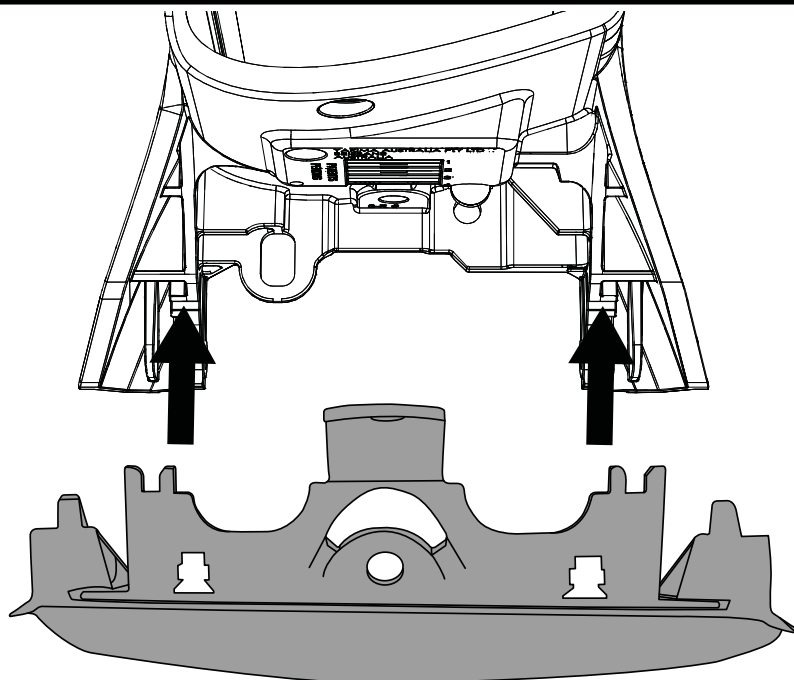

A = 11-03-201-A

B = 11-04-202-A

x4

7