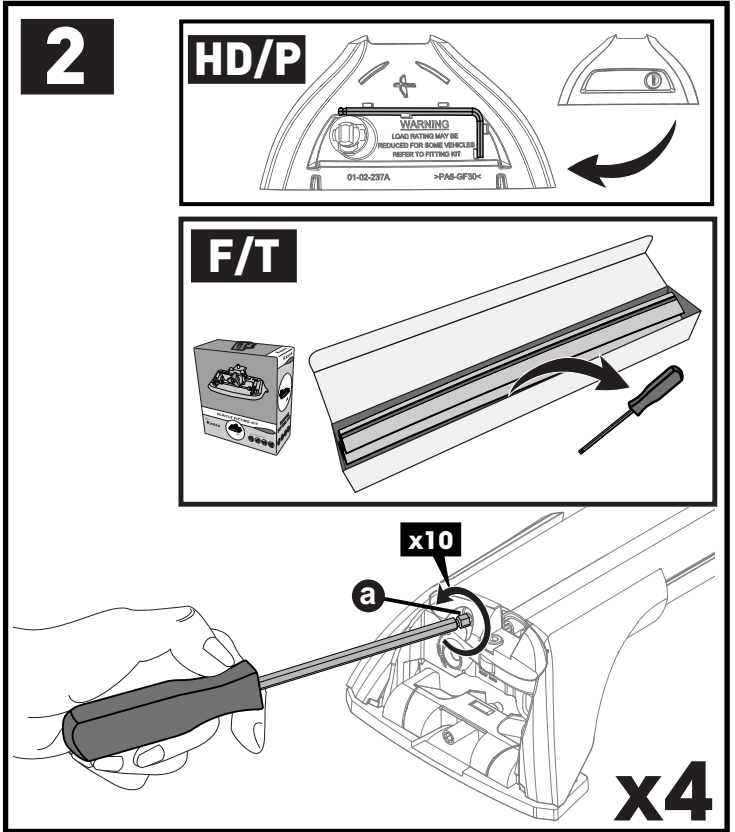

ATTENTION • ACHTUNG • ATENCIÓN • ATTENTION • OPPMERKSOMHET • ATENÇÃO • ВНИМАНИЕ
ATTENZIONE • UWAGA • UPOZORNĚNÍ • UPOZORNENIE • LET OP • UPPMÄRSAMHET