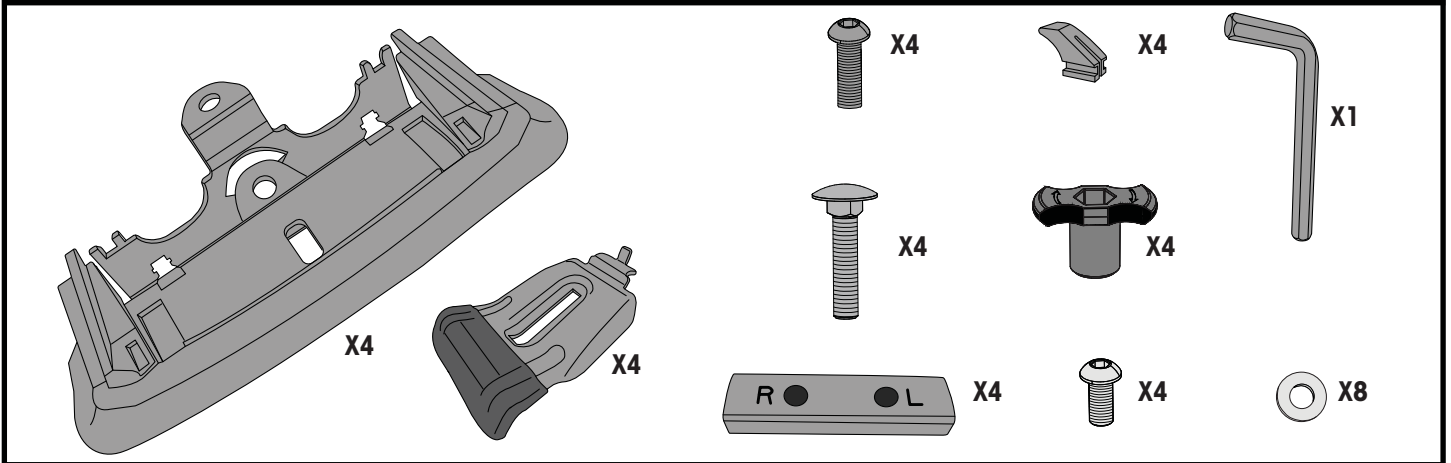

**CONTENTS • INHALT • CONTENIDO • CONTENU • INNHOLD • CONTEÚDO • СОДЕРЖАНИЕ • CONTENUTO
ZAWARTOŚĆ • OBSAH • OBSAH • INHOUD • INNEHÅLL**