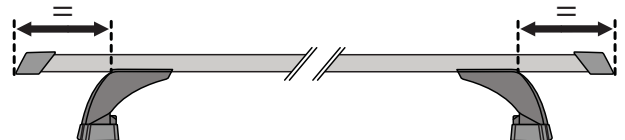

x4

9

10

			X1	X2	A	B
B	Subaru Forester, 5dr Estate 97-02	EU, ZA	X = 782 mm (30 3/4")	X = 752 mm (29 5/8")	-	B = 600 mm (23 5/8")
B	Subaru Forester, 5dr Wagon Jul 97-Apr 02	NZ	X = 782 mm (30 3/4")	X = 752 mm (29 5/8")	-	B = 600 mm (23 5/8")
B	Subaru Forester, 5dr Wagon Aug 97-Jun 02	AU	X = 782 mm (30 3/4")	X = 752 mm (29 5/8")	-	B = 600 mm (23 5/8")
B	Subaru Forester, 5dr Estate 02-08	ZA	X = 790 mm (31 1/8")	X = 765 mm (30 1/8")	-	B = 600 mm (23 5/8")
B	Subaru Forester, 5dr Wagon Feb 02-Feb 08	AU	X = 790 mm (31 1/8")	X = 765 mm (30 1/8")	-	B = 600 mm (23 5/8")
B	Subaru Forester, 5dr Wagon May 02-Feb 08	NZ	X = 790 mm (31 1/8")	X = 765 mm (30 1/8")	-	B = 600 mm (23 5/8")
B	Subaru Forester, 5dr Estate 03-08	EU	X = 790 mm (31 1/8")	X = 765 mm (30 1/8")	-	B = 600 mm (23 5/8")
B	Subaru Forester, 5dr Wagon 04-07	CN	X = 790 mm (31 1/8")	X = 765 mm (30 1/8")	-	B = 600 mm (23 5/8")
B	Subaru Lancaster, 5dr Wagon 00-03	NZ	-	-	-	-
B	Subaru Legacy, 5dr Wagon 98-04	NZ	-	-	-	-
A	Subaru Legacy, 5dr Wagon Sep 03-Aug 09	NZ	X = 745 mm (29 3/8")	X = 685 mm (37")	A = 170 mm (6 2/3")	B = 900 mm (35 3/8")
B	Subaru Legacy, 5dr Estate 04-09	EU	X = 745 mm (29 3/8")	X = 685 mm (37")	A = 170 mm (6 2/3")	B = 900 mm (35 3/8")
B	Subaru Legacy, 5dr Estate 06-06	CN	X = 745 mm (29 3/8")	X = 685 mm (37")	A = 170 mm (6 2/3")	B = 900 mm (35 3/8")
A	Subaru Liberty, 5dr Wagon Sep 03-Aug 09	AU	X = 745 mm (29 3/8")	X = 685 mm (37")	A = 170 mm (6 2/3")	B = 900 mm (35 3/8")
B	Subaru Outback, 5dr Estate 03-09	ZA	X = 718 mm (28 1/4")	X = 670 mm (26 3/8")	A = 180 mm (6 2/3")	B = 960 mm (37 3/4")
B	Subaru Outback, 5dr Wagon Sep 03-Aug 09	AU, NZ	X = 718 mm (28 1/4")	X = 670 mm (26 3/8")	A = 180 mm (6 2/3")	B = 960 mm (37 3/4")
B	Subaru Outback, 5dr Estate 04-09	EU, CN	X = 718 mm (28 1/4")	X = 670 mm (26 3/8")	A = 180 mm (6 2/3")	B = 960 mm (37 3/4")
B	Subaru Outback, 5dr Estate 09-Dec 14	ZA	X = 860 mm (33 7/8")	X = 840 mm (33 1/8")	A = 130 mm (5 1/8")	B = 830 mm (32 5/8")
B	Subaru Outback, 5dr Wagon Sep 09-Dec 14	AU, NZ	X = 860 mm (33 7/8")	X = 840 mm (33 1/8")	A = 130 mm (5 1/8")	B = 830 mm (32 5/8")
B	Subaru Outback, 5dr Estate 10-Dec 14	EU, CN	X = 860 mm (33 7/8")	X = 840 mm (33 1/8")	A = 130 mm (5 1/8")	B = 830 mm (32 5/8")
B	Subaru Outback, 5dr Estate 15+	EU	X = 835 mm (32 7/8")	X = 820 mm (32 1/4")	A = 5 mm (2/8")	B = 740 mm (29 1/8")
B	Subaru Outback, 5dr Estate 15-17	CN	X = 835 mm (32 7/8")	X = 820 mm (32 1/4")	A = 5 mm (2/8")	B = 740 mm (29 1/8")