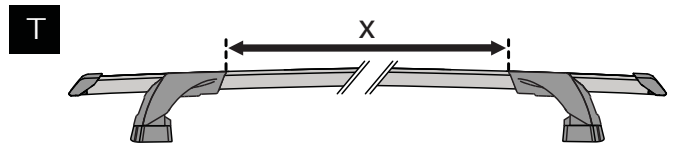

x4

9

10

			X1	X2	A	B
B	Subaru Forester, 5dr Estate 97-02	EU, ZA	X = 782 mm (30 3/4")	X = 752 mm (29 5/8")	-	B = 600 mm (23 5/8")
B	Subaru Forester, 5dr Wagon Jul 97-Apr 02	NZ	X = 782 mm (30 3/4")	X = 752 mm (29 5/8")	-	B = 600 mm (23 5/8")
B	Subaru Forester, 5dr Wagon Aug 97-Jun 02	AU	X = 782 mm (30 3/4")	X = 752 mm (29 5/8")	-	B = 600 mm (23 5/8")
B	Subaru Forester, 5dr Estate 02-08	ZA	X = 790 mm (31 1/8")	X = 765 mm (30 1/8")	-	B = 600 mm (23 5/8")
B	Subaru Forester, 5dr Wagon Feb 02-Feb 08	AU	X = 790 mm (31 1/8")	X = 765 mm (30 1/8")	-	B = 600 mm (23 5/8")
B	Subaru Forester, 5dr Wagon May 02-Feb 08	NZ	X = 790 mm (31 1/8")	X = 765 mm (30 1/8")	-	B = 600 mm (23 5/8")
B	Subaru Forester, 5dr Estate 03-08	EU	X = 790 mm (31 1/8")	X = 765 mm (30 1/8")	-	B = 600 mm (23 5/8")
B	Subaru Forester, 5dr Wagon 04-07	CN	X = 790 mm (31 1/8")	X = 765 mm (30 1/8")	-	B = 600 mm (23 5/8")
B	Subaru Lancaster, 5dr Wagon 00-03	NZ	-	-	-	-
B	Subaru Legacy, 5dr Wagon 98-04	NZ	-	-	-	-
A	Subaru Legacy, 5dr Wagon Sep 03-Aug 09	NZ	X = 745 mm (29 3/8")	X = 685 mm (37")	A = 170 mm (6 2/3")	B = 900 mm (35 3/8")
B	Subaru Legacy, 5dr Estate 04-09	EU	X = 745 mm (29 3/8")	X = 685 mm (37")	A = 170 mm (6 2/3")	B = 900 mm (35 3/8")
B	Subaru Legacy, 5dr Estate 06-06	CN	X = 745 mm (29 3/8")	X = 685 mm (37")	A = 170 mm (6 2/3")	B = 900 mm (35 3/8")
A	Subaru Liberty, 5dr Wagon Sep 03-Aug 09	AU	X = 745 mm (29 3/8")	X = 685 mm (37")	A = 170 mm (6 2/3")	B = 900 mm (35 3/8")
B	Subaru Outback, 5dr Estate 03-09	ZA	X = 718 mm (28 1/4")	X = 670 mm (26 3/8")	A = 180 mm (6 2/3")	B = 960 mm (37 3/4")
B	Subaru Outback, 5dr Wagon Sep 03-Aug 09	AU, NZ	X = 718 mm (28 1/4")	X = 670 mm (26 3/8")	A = 180 mm (6 2/3")	B = 960 mm (37 3/4")
B	Subaru Outback, 5dr Estate 04-09	EU, CN	X = 718 mm (28 1/4")	X = 670 mm (26 3/8")	A = 180 mm (6 2/3")	B = 960 mm (37 3/4")
B	Subaru Outback, 5dr Estate 09-Dec 14	ZA	X = 860 mm (33 7/8")	X = 840 mm (33 1/8")	A = 130 mm (5 1/8")	B = 830 mm (32 5/8")
B	Subaru Outback, 5dr Wagon Sep 09-Dec 14	AU, NZ	X = 860 mm (33 7/8")	X = 840 mm (33 1/8")	A = 130 mm (5 1/8")	B = 830 mm (32 5/8")
B	Subaru Outback, 5dr Estate 10-Dec 14	EU, CN	X = 860 mm (33 7/8")	X = 840 mm (33 1/8")	A = 130 mm (5 1/8")	B = 830 mm (32 5/8")
B	Subaru Outback, 5dr Estate 15+	EU	X = 835 mm (32 7/8")	X = 820 mm (32 1/4")	A = 5 mm (2/8")	B = 740 mm (29 1/8")
B	Subaru Outback, 5dr Estate 15-17	CN	X = 835 mm (32 7/8")	X = 820 mm (32 1/4")	A = 5 mm (2/8")	B = 740 mm (29 1/8")