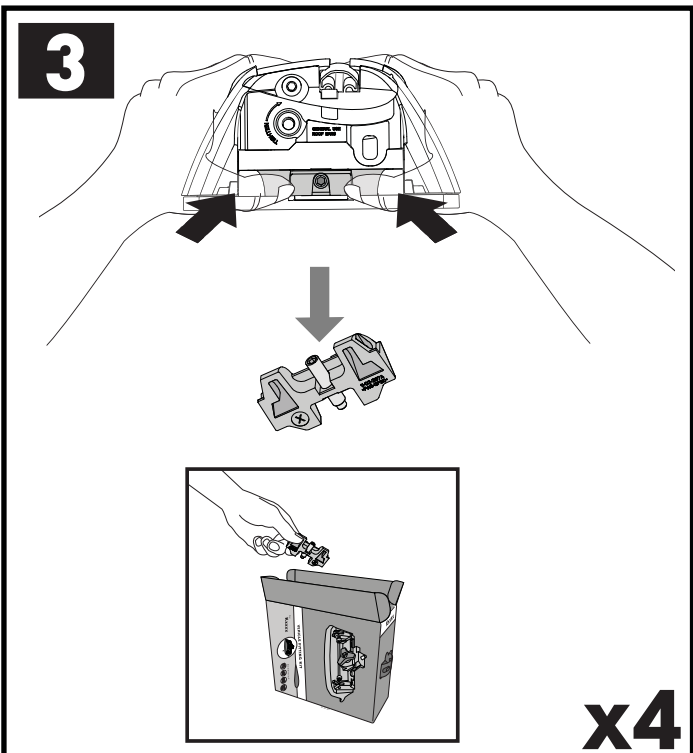

ATTENTION • ACHTUNG • ATENCIÓN • ATTENTION • OPPMERKSOMHET • ATENÇÃO • ВНИМАНИЕ
ATTENZIONE • UWAGA • UPOZORNĚNÍ • UPOZORNENIE • LET OP • UPPMÄRSAMHET