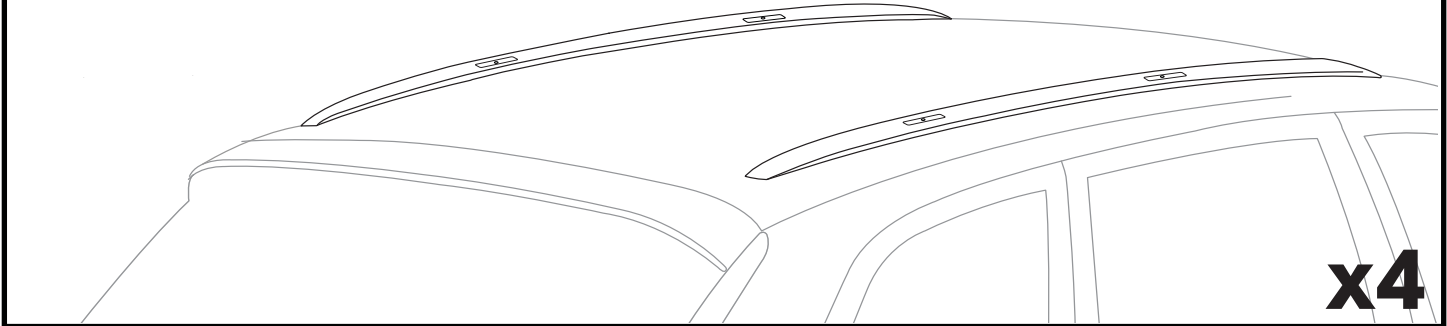

**LEGACY/LIBERTY 03-09 ONLY • LEGACY/LIBERTY 03-09 NUR • LEGACY/LIBERTY 03-09 SOLAMENTE •
LEGACY/LIBERTY 03-09 SEULEMENT • LEGACY/LIBERTY 03-09 BARE LEGACY/LIBERTY 03-09 SOMENTE
• LEGACY/LIBERTY 03-09 ТОЛЬКО • SOLO LEGACY/LIBERTY 03-09 • LEGACY/LIBERTY 03-09 TYLKO •
LEGACY/LIBERTY 03-09 POUZE • LEGACY/LIBERTY 03-09 IBA • LEGACY/LIBERTY 03-09 ALLEEN • LEGACY/
LIBERTY 03-09 BARA**

A

A1