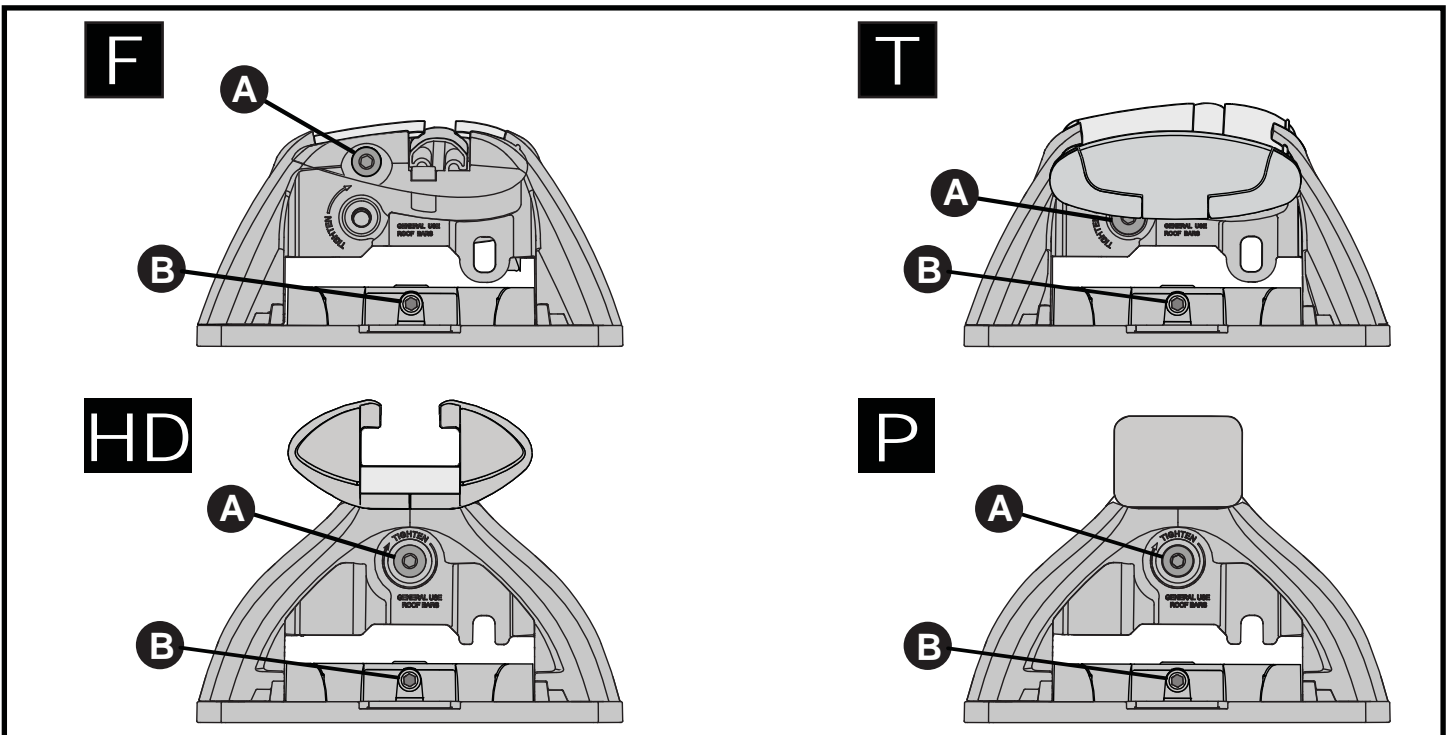

**ATTENTION • ACHTUNG • ATENCIÓN • ATTENTION • OPPMERKSOMHET • ATENÇÃO • ВНИМАНИЕ
ATTENZIONE • UWAGA • UPOZORNĚNÍ • UPOZORNENIE • LET OP • UPPMÄRKSAMHET**