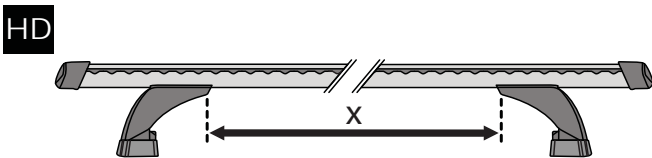

x4

9

10

			X1	X2	A	B
B	Subaru Forester, 5dr Estate 97-02	EU, ZA	X = 782 mm (30 3/4")	X = 752 mm (29 5/8")	-	B = 600 mm (23 5/8")
B	Subaru Forester, 5dr Wagon Jul 97-Apr 02	NZ	X = 782 mm (30 3/4")	X = 752 mm (29 5/8")	-	B = 600 mm (23 5/8")
B	Subaru Forester, 5dr Wagon Aug 97-Jun 02	AU	X = 782 mm (30 3/4")	X = 752 mm (29 5/8")	-	B = 600 mm (23 5/8")
B	Subaru Forester, 5dr Estate 02-08	ZA	X = 790 mm (31 1/8")	X = 765 mm (30 1/8")	-	B = 600 mm (23 5/8")
B	Subaru Forester, 5dr Wagon Feb 02-Feb 08	AU	X = 790 mm (31 1/8")	X = 765 mm (30 1/8")	-	B = 600 mm (23 5/8")
B	Subaru Forester, 5dr Wagon May 02-Feb 08	NZ	X = 790 mm (31 1/8")	X = 765 mm (30 1/8")	-	B = 600 mm (23 5/8")
B	Subaru Forester, 5dr Estate 03-08	EU	X = 790 mm (31 1/8")	X = 765 mm (30 1/8")	-	B = 600 mm (23 5/8")
B	Subaru Forester, 5dr Wagon 04-07	CN	X = 790 mm (31 1/8")	X = 765 mm (30 1/8")	-	B = 600 mm (23 5/8")
B	Subaru Lancaster, 5dr Wagon 00-03	NZ	-	-	-	-
B	Subaru Legacy, 5dr Wagon 98-04	NZ	-	-	-	-
A	Subaru Legacy, 5dr Wagon Sep 03-Aug 09	NZ	X = 745 mm (29 3/8")	X = 685 mm (37")	A = 170 mm (6 2/3")	B = 900 mm (35 3/8")
B	Subaru Legacy, 5dr Estate 04-09	EU	X = 745 mm (29 3/8")	X = 685 mm (37")	A = 170 mm (6 2/3")	B = 900 mm (35 3/8")
B	Subaru Legacy, 5dr Estate 06-06	CN	X = 745 mm (29 3/8")	X = 685 mm (37")	A = 170 mm (6 2/3")	B = 900 mm (35 3/8")
A	Subaru Liberty, 5dr Wagon Sep 03-Aug 09	AU	X = 745 mm (29 3/8")	X = 685 mm (37")	A = 170 mm (6 2/3")	B = 900 mm (35 3/8")
B	Subaru Outback, 5dr Estate 03-09	ZA	X = 718 mm (28 1/4")	X = 670 mm (26 3/8")	A = 180 mm (6 2/3")	B = 960 mm (37 3/4")
B	Subaru Outback, 5dr Wagon Sep 03-Aug 09	AU, NZ	X = 718 mm (28 1/4")	X = 670 mm (26 3/8")	A = 180 mm (6 2/3")	B = 960 mm (37 3/4")
B	Subaru Outback, 5dr Estate 04-09	EU, CN	X = 718 mm (28 1/4")	X = 670 mm (26 3/8")	A = 180 mm (6 2/3")	B = 960 mm (37 3/4")
B	Subaru Outback, 5dr Estate 09-Dec 14	ZA	X = 860 mm (33 7/8")	X = 840 mm (33 1/8")	A = 130 mm (5 1/8")	B = 830 mm (32 5/8")
B	Subaru Outback, 5dr Wagon Sep 09-Dec 14	AU, NZ	X = 860 mm (33 7/8")	X = 840 mm (33 1/8")	A = 130 mm (5 1/8")	B = 830 mm (32 5/8")
B	Subaru Outback, 5dr Estate 10-Dec 14	EU, CN	X = 860 mm (33 7/8")	X = 840 mm (33 1/8")	A = 130 mm (5 1/8")	B = 830 mm (32 5/8")
B	Subaru Outback, 5dr Estate 15+	EU	X = 835 mm (32 7/8")	X = 820 mm (32 1/4")	A = 5 mm (2/8")	B = 740 mm (29 1/8")
B	Subaru Outback, 5dr Estate 15-17	CN	X = 835 mm (32 7/8")	X = 820 mm (32 1/4")	A = 5 mm (2/8")	B = 740 mm (29 1/8")