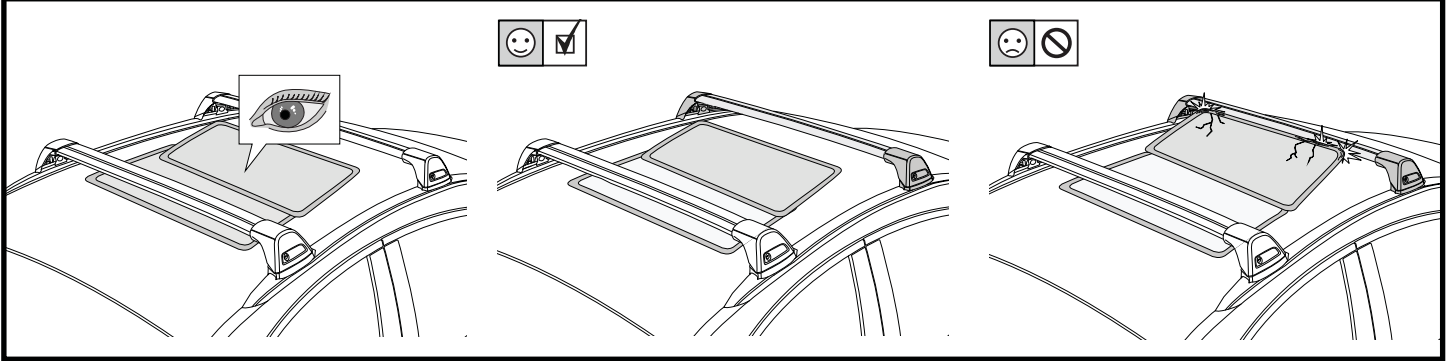

ATTENTION • ACHTUNG • ATENCIÓN • ATTENTION • OPPMERKSOMHET • ATENÇÃO • ВНИМАНИЕ
ATTENZIONE • UWAGA • UPOZORNĚNÍ • UPOZORNENIE • LET OP • UPPMÄRSAMHET