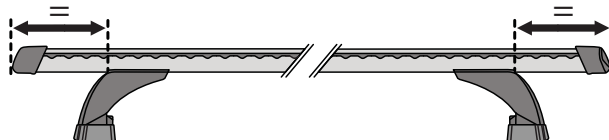

x4

9

10

			X1	X2	A	B
B	Subaru Forester, 5dr Estate 97-02	EU, ZA	X = 782 mm (30 3/4")	X = 752 mm (29 5/8")	-	B = 600 mm (23 5/8")
B	Subaru Forester, 5dr Wagon Jul 97-Apr 02	NZ	X = 782 mm (30 3/4")	X = 752 mm (29 5/8")	-	B = 600 mm (23 5/8")
B	Subaru Forester, 5dr Wagon Aug 97-Jun 02	AU	X = 782 mm (30 3/4")	X = 752 mm (29 5/8")	-	B = 600 mm (23 5/8")
B	Subaru Forester, 5dr Estate 02-08	ZA	X = 790 mm (31 1/8")	X = 765 mm (30 1/8")	-	B = 600 mm (23 5/8")
B	Subaru Forester, 5dr Wagon Feb 02-Feb 08	AU	X = 790 mm (31 1/8")	X = 765 mm (30 1/8")	-	B = 600 mm (23 5/8")
B	Subaru Forester, 5dr Wagon May 02-Feb 08	NZ	X = 790 mm (31 1/8")	X = 765 mm (30 1/8")	-	B = 600 mm (23 5/8")
B	Subaru Forester, 5dr Estate 03-08	EU	X = 790 mm (31 1/8")	X = 765 mm (30 1/8")	-	B = 600 mm (23 5/8")
B	Subaru Forester, 5dr Wagon 04-07	CN	X = 790 mm (31 1/8")	X = 765 mm (30 1/8")	-	B = 600 mm (23 5/8")
B	Subaru Lancaster, 5dr Wagon 00-03	NZ	-	-	-	-
B	Subaru Legacy, 5dr Wagon 98-04	NZ	-	-	-	-
A	Subaru Legacy, 5dr Wagon Sep 03-Aug 09	NZ	X = 745 mm (29 3/8")	X = 685 mm (37")	A = 170 mm (6 2/3")	B = 900 mm (35 3/8")
B	Subaru Legacy, 5dr Estate 04-09	EU	X = 745 mm (29 3/8")	X = 685 mm (37")	A = 170 mm (6 2/3")	B = 900 mm (35 3/8")
B	Subaru Legacy, 5dr Estate 06-06	CN	X = 745 mm (29 3/8")	X = 685 mm (37")	A = 170 mm (6 2/3")	B = 900 mm (35 3/8")
A	Subaru Liberty, 5dr Wagon Sep 03-Aug 09	AU	X = 745 mm (29 3/8")	X = 685 mm (37")	A = 170 mm (6 2/3")	B = 900 mm (35 3/8")
B	Subaru Outback, 5dr Estate 03-09	ZA	X = 718 mm (28 1/4")	X = 670 mm (26 3/8")	A = 180 mm (6 2/3")	B = 960 mm (37 3/4")
B	Subaru Outback, 5dr Wagon Sep 03-Aug 09	AU, NZ	X = 718 mm (28 1/4")	X = 670 mm (26 3/8")	A = 180 mm (6 2/3")	B = 960 mm (37 3/4")
B	Subaru Outback, 5dr Estate 04-09	EU, CN	X = 718 mm (28 1/4")	X = 670 mm (26 3/8")	A = 180 mm (6 2/3")	B = 960 mm (37 3/4")
B	Subaru Outback, 5dr Estate 09-Dec 14	ZA	X = 860 mm (33 7/8")	X = 840 mm (33 1/8")	A = 130 mm (5 1/8")	B = 830 mm (32 5/8")
B	Subaru Outback, 5dr Wagon Sep 09-Dec 14	AU, NZ	X = 860 mm (33 7/8")	X = 840 mm (33 1/8")	A = 130 mm (5 1/8")	B = 830 mm (32 5/8")
B	Subaru Outback, 5dr Estate 10-Dec 14	EU, CN	X = 860 mm (33 7/8")	X = 840 mm (33 1/8")	A = 130 mm (5 1/8")	B = 830 mm (32 5/8")
B	Subaru Outback, 5dr Estate 15+	EU	X = 835 mm (32 7/8")	X = 820 mm (32 1/4")	A = 5 mm (2/8")	B = 740 mm (29 1/8")
B	Subaru Outback, 5dr Estate 15-17	CN	X = 835 mm (32 7/8")	X = 820 mm (32 1/4")	A = 5 mm (2/8")	B = 740 mm (29 1/8")