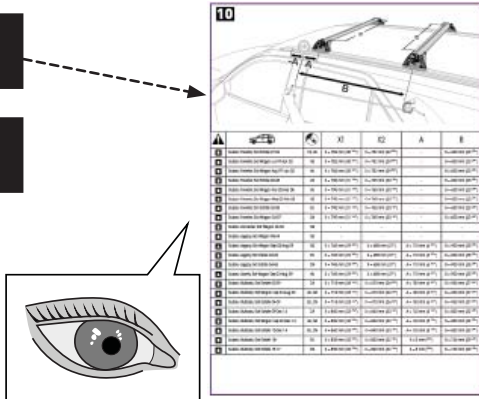

**LEGACY/LIBERTY 03-09 ONLY • LEGACY/LIBERTY 03-09 NUR • LEGACY/LIBERTY 03-09 SOLAMENTE •
LEGACY/LIBERTY 03-09 SEULEMENT • LEGACY/LIBERTY 03-09 BARE LEGACY/LIBERTY 03-09 SOMENTE
• LEGACY/LIBERTY 03-09 ТОЛЬКО • SOLO LEGACY/LIBERTY 03-09 • LEGACY/LIBERTY 03-09 TYLKO •
LEGACY/LIBERTY 03-09 POUZE • LEGACY/LIBERTY 03-09 IBA • LEGACY/LIBERTY 03-09 ALLEEN • LEGACY/
LIBERTY 03-09 BARA**

A

A1