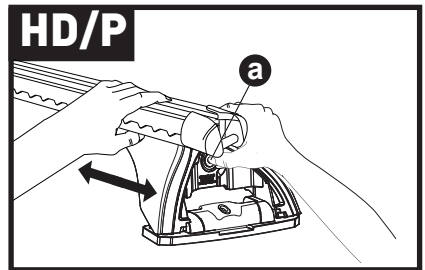

x4

9

10

			X1	X2	A	B
B	Subaru Forester, 5dr Estate 97-02	EU, ZA	X = 782 mm (30 3/4")	X = 752 mm (29 5/8")	-	B = 600 mm (23 5/8")
B	Subaru Forester, 5dr Wagon Jul 97-Apr 02	NZ	X = 782 mm (30 3/4")	X = 752 mm (29 5/8")	-	B = 600 mm (23 5/8")
B	Subaru Forester, 5dr Wagon Aug 97-Jun 02	AU	X = 782 mm (30 3/4")	X = 752 mm (29 5/8")	-	B = 600 mm (23 5/8")
B	Subaru Forester, 5dr Estate 02-08	ZA	X = 790 mm (31 1/8")	X = 765 mm (30 1/8")	-	B = 600 mm (23 5/8")
B	Subaru Forester, 5dr Wagon Feb 02-Feb 08	AU	X = 790 mm (31 1/8")	X = 765 mm (30 1/8")	-	B = 600 mm (23 5/8")
B	Subaru Forester, 5dr Wagon May 02-Feb 08	NZ	X = 790 mm (31 1/8")	X = 765 mm (30 1/8")	-	B = 600 mm (23 5/8")
B	Subaru Forester, 5dr Estate 03-08	EU	X = 790 mm (31 1/8")	X = 765 mm (30 1/8")	-	B = 600 mm (23 5/8")
B	Subaru Forester, 5dr Wagon 04-07	CN	X = 790 mm (31 1/8")	X = 765 mm (30 1/8")	-	B = 600 mm (23 5/8")
B	Subaru Lancaster, 5dr Wagon 00-03	NZ	-	-	-	-
B	Subaru Legacy, 5dr Wagon 98-04	NZ	-	-	-	-
A	Subaru Legacy, 5dr Wagon Sep 03-Aug 09	NZ	X = 745 mm (29 3/8")	X = 685 mm (37")	A = 170 mm (6 2/3")	B = 900 mm (35 3/8")
B	Subaru Legacy, 5dr Estate 04-09	EU	X = 745 mm (29 3/8")	X = 685 mm (37")	A = 170 mm (6 2/3")	B = 900 mm (35 3/8")
B	Subaru Legacy, 5dr Estate 06-06	CN	X = 745 mm (29 3/8")	X = 685 mm (37")	A = 170 mm (6 2/3")	B = 900 mm (35 3/8")
A	Subaru Liberty, 5dr Wagon Sep 03-Aug 09	AU	X = 745 mm (29 3/8")	X = 685 mm (37")	A = 170 mm (6 2/3")	B = 900 mm (35 3/8")
B	Subaru Outback, 5dr Estate 03-09	ZA	X = 718 mm (28 1/4")	X = 670 mm (26 3/8")	A = 180 mm (6 2/3")	B = 960 mm (37 3/4")
B	Subaru Outback, 5dr Wagon Sep 03-Aug 09	AU, NZ	X = 718 mm (28 1/4")	X = 670 mm (26 3/8")	A = 180 mm (6 2/3")	B = 960 mm (37 3/4")
B	Subaru Outback, 5dr Estate 04-09	EU, CN	X = 718 mm (28 1/4")	X = 670 mm (26 3/8")	A = 180 mm (6 2/3")	B = 960 mm (37 3/4")
B	Subaru Outback, 5dr Estate 09-Dec 14	ZA	X = 860 mm (33 7/8")	X = 840 mm (33 1/8")	A = 130 mm (5 1/8")	B = 830 mm (32 5/8")
B	Subaru Outback, 5dr Wagon Sep 09-Dec 14	AU, NZ	X = 860 mm (33 7/8")	X = 840 mm (33 1/8")	A = 130 mm (5 1/8")	B = 830 mm (32 5/8")
B	Subaru Outback, 5dr Estate 10-Dec 14	EU, CN	X = 860 mm (33 7/8")	X = 840 mm (33 1/8")	A = 130 mm (5 1/8")	B = 830 mm (32 5/8")
B	Subaru Outback, 5dr Estate 15+	EU	X = 835 mm (32 7/8")	X = 820 mm (32 1/4")	A = 5 mm (2/8")	B = 740 mm (29 1/8")
B	Subaru Outback, 5dr Estate 15-17	CN	X = 835 mm (32 7/8")	X = 820 mm (32 1/4")	A = 5 mm (2/8")	B = 740 mm (29 1/8")