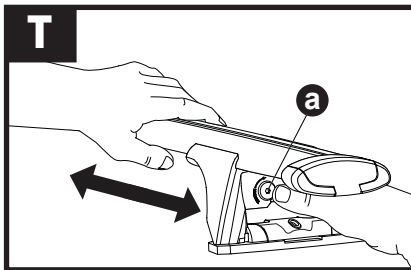

x4

9

10

			X1	X2	A	B
B	Subaru Forester, 5dr Estate 97-02	EU, ZA	X = 782 mm (30 3/4")	X = 752 mm (29 5/8")	-	B = 600 mm (23 5/8")
B	Subaru Forester, 5dr Wagon Jul 97-Apr 02	NZ	X = 782 mm (30 3/4")	X = 752 mm (29 5/8")	-	B = 600 mm (23 5/8")
B	Subaru Forester, 5dr Wagon Aug 97-Jun 02	AU	X = 782 mm (30 3/4")	X = 752 mm (29 5/8")	-	B = 600 mm (23 5/8")
B	Subaru Forester, 5dr Estate 02-08	ZA	X = 790 mm (31 1/8")	X = 765 mm (30 1/8")	-	B = 600 mm (23 5/8")
B	Subaru Forester, 5dr Wagon Feb 02-Feb 08	AU	X = 790 mm (31 1/8")	X = 765 mm (30 1/8")	-	B = 600 mm (23 5/8")
B	Subaru Forester, 5dr Wagon May 02-Feb 08	NZ	X = 790 mm (31 1/8")	X = 765 mm (30 1/8")	-	B = 600 mm (23 5/8")
B	Subaru Forester, 5dr Estate 03-08	EU	X = 790 mm (31 1/8")	X = 765 mm (30 1/8")	-	B = 600 mm (23 5/8")
B	Subaru Forester, 5dr Wagon 04-07	CN	X = 790 mm (31 1/8")	X = 765 mm (30 1/8")	-	B = 600 mm (23 5/8")
B	Subaru Lancaster, 5dr Wagon 00-03	NZ	-	-	-	-
B	Subaru Legacy, 5dr Wagon 98-04	NZ	-	-	-	-
A	Subaru Legacy, 5dr Wagon Sep 03-Aug 09	NZ	X = 745 mm (29 3/8")	X = 685 mm (37")	A = 170 mm (6 2/3")	B = 900 mm (35 3/8")
B	Subaru Legacy, 5dr Estate 04-09	EU	X = 745 mm (29 3/8")	X = 685 mm (37")	A = 170 mm (6 2/3")	B = 900 mm (35 3/8")
B	Subaru Legacy, 5dr Estate 06-06	CN	X = 745 mm (29 3/8")	X = 685 mm (37")	A = 170 mm (6 2/3")	B = 900 mm (35 3/8")
A	Subaru Liberty, 5dr Wagon Sep 03-Aug 09	AU	X = 745 mm (29 3/8")	X = 685 mm (37")	A = 170 mm (6 2/3")	B = 900 mm (35 3/8")
B	Subaru Outback, 5dr Estate 03-09	ZA	X = 718 mm (28 1/4")	X = 670 mm (26 3/8")	A = 180 mm (6 2/3")	B = 960 mm (37 3/4")
B	Subaru Outback, 5dr Wagon Sep 03-Aug 09	AU, NZ	X = 718 mm (28 1/4")	X = 670 mm (26 3/8")	A = 180 mm (6 2/3")	B = 960 mm (37 3/4")
B	Subaru Outback, 5dr Estate 04-09	EU, CN	X = 718 mm (28 1/4")	X = 670 mm (26 3/8")	A = 180 mm (6 2/3")	B = 960 mm (37 3/4")
B	Subaru Outback, 5dr Estate 09-Dec 14	ZA	X = 860 mm (33 7/8")	X = 840 mm (33 1/8")	A = 130 mm (5 1/8")	B = 830 mm (32 5/8")
B	Subaru Outback, 5dr Wagon Sep 09-Dec 14	AU, NZ	X = 860 mm (33 7/8")	X = 840 mm (33 1/8")	A = 130 mm (5 1/8")	B = 830 mm (32 5/8")
B	Subaru Outback, 5dr Estate 10-Dec 14	EU, CN	X = 860 mm (33 7/8")	X = 840 mm (33 1/8")	A = 130 mm (5 1/8")	B = 830 mm (32 5/8")
B	Subaru Outback, 5dr Estate 15+	EU	X = 835 mm (32 7/8")	X = 820 mm (32 1/4")	A = 5 mm (2/8")	B = 740 mm (29 1/8")
B	Subaru Outback, 5dr Estate 15-17	CN	X = 835 mm (32 7/8")	X = 820 mm (32 1/4")	A = 5 mm (2/8")	B = 740 mm (29 1/8")