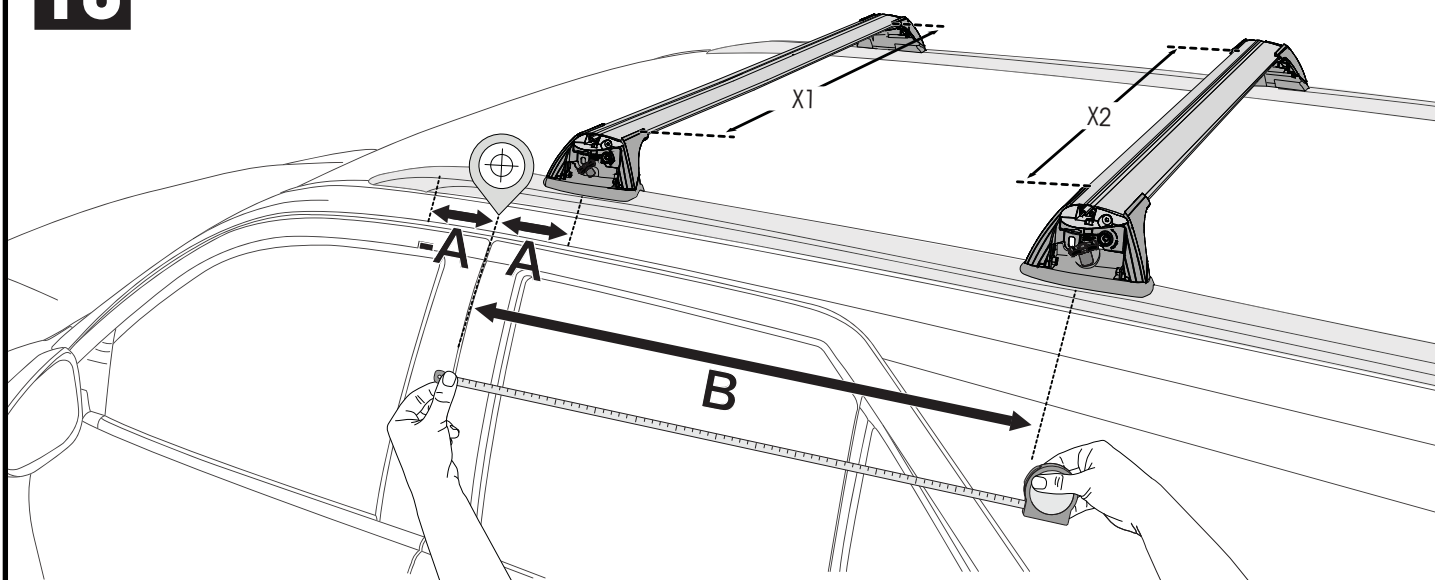

x4

9

10

			X1	X2	A	B
B	Subaru Forester, 5dr Estate 97-02	EU, ZA	X = 782 mm (30 3/4")	X = 752 mm (29 5/8")	-	B = 600 mm (23 5/8")
B	Subaru Forester, 5dr Wagon Jul 97-Apr 02	NZ	X = 782 mm (30 3/4")	X = 752 mm (29 5/8")	-	B = 600 mm (23 5/8")
B	Subaru Forester, 5dr Wagon Aug 97-Jun 02	AU	X = 782 mm (30 3/4")	X = 752 mm (29 5/8")	-	B = 600 mm (23 5/8")
B	Subaru Forester, 5dr Estate 02-08	ZA	X = 790 mm (31 1/8")	X = 765 mm (30 1/8")	-	B = 600 mm (23 5/8")
B	Subaru Forester, 5dr Wagon Feb 02-Feb 08	AU	X = 790 mm (31 1/8")	X = 765 mm (30 1/8")	-	B = 600 mm (23 5/8")
B	Subaru Forester, 5dr Wagon May 02-Feb 08	NZ	X = 790 mm (31 1/8")	X = 765 mm (30 1/8")	-	B = 600 mm (23 5/8")
B	Subaru Forester, 5dr Estate 03-08	EU	X = 790 mm (31 1/8")	X = 765 mm (30 1/8")	-	B = 600 mm (23 5/8")
B	Subaru Forester, 5dr Wagon 04-07	CN	X = 790 mm (31 1/8")	X = 765 mm (30 1/8")	-	B = 600 mm (23 5/8")
B	Subaru Lancaster, 5dr Wagon 00-03	NZ	-	-	-	-
B	Subaru Legacy, 5dr Wagon 98-04	NZ	-	-	-	-
A	Subaru Legacy, 5dr Wagon Sep 03-Aug 09	NZ	X = 745 mm (29 3/8")	X = 685 mm (37")	A = 170 mm (6 2/3")	B = 900 mm (35 3/8")
B	Subaru Legacy, 5dr Estate 04-09	EU	X = 745 mm (29 3/8")	X = 685 mm (37")	A = 170 mm (6 2/3")	B = 900 mm (35 3/8")
B	Subaru Legacy, 5dr Estate 06-06	CN	X = 745 mm (29 3/8")	X = 685 mm (37")	A = 170 mm (6 2/3")	B = 900 mm (35 3/8")
A	Subaru Liberty, 5dr Wagon Sep 03-Aug 09	AU	X = 745 mm (29 3/8")	X = 685 mm (37")	A = 170 mm (6 2/3")	B = 900 mm (35 3/8")
B	Subaru Outback, 5dr Estate 03-09	ZA	X = 718 mm (28 1/4")	X = 670 mm (26 3/8")	A = 180 mm (6 2/3")	B = 960 mm (37 3/4")
B	Subaru Outback, 5dr Wagon Sep 03-Aug 09	AU, NZ	X = 718 mm (28 1/4")	X = 670 mm (26 3/8")	A = 180 mm (6 2/3")	B = 960 mm (37 3/4")
B	Subaru Outback, 5dr Estate 04-09	EU, CN	X = 718 mm (28 1/4")	X = 670 mm (26 3/8")	A = 180 mm (6 2/3")	B = 960 mm (37 3/4")
B	Subaru Outback, 5dr Estate 09-Dec 14	ZA	X = 860 mm (33 7/8")	X = 840 mm (33 1/8")	A = 130 mm (5 1/8")	B = 830 mm (32 5/8")
B	Subaru Outback, 5dr Wagon Sep 09-Dec 14	AU, NZ	X = 860 mm (33 7/8")	X = 840 mm (33 1/8")	A = 130 mm (5 1/8")	B = 830 mm (32 5/8")
B	Subaru Outback, 5dr Estate 10-Dec 14	EU, CN	X = 860 mm (33 7/8")	X = 840 mm (33 1/8")	A = 130 mm (5 1/8")	B = 830 mm (32 5/8")
B	Subaru Outback, 5dr Estate 15+	EU	X = 835 mm (32 7/8")	X = 820 mm (32 1/4")	A = 5 mm (2/8")	B = 740 mm (29 1/8")
B	Subaru Outback, 5dr Estate 15-17	CN	X = 835 mm (32 7/8")	X = 820 mm (32 1/4")	A = 5 mm (2/8")	B = 740 mm (29 1/8")