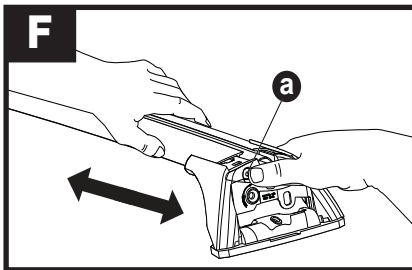

x4

9

10

			X1	X2	A	B
B	Subaru Forester, 5dr Estate 97-02	EU, ZA	X = 782 mm (30 3/4")	X = 752 mm (29 5/8")	-	B = 600 mm (23 5/8")
B	Subaru Forester, 5dr Wagon Jul 97-Apr 02	NZ	X = 782 mm (30 3/4")	X = 752 mm (29 5/8")	-	B = 600 mm (23 5/8")
B	Subaru Forester, 5dr Wagon Aug 97-Jun 02	AU	X = 782 mm (30 3/4")	X = 752 mm (29 5/8")	-	B = 600 mm (23 5/8")
B	Subaru Forester, 5dr Estate 02-08	ZA	X = 790 mm (31 1/8")	X = 765 mm (30 1/8")	-	B = 600 mm (23 5/8")
B	Subaru Forester, 5dr Wagon Feb 02-Feb 08	AU	X = 790 mm (31 1/8")	X = 765 mm (30 1/8")	-	B = 600 mm (23 5/8")
B	Subaru Forester, 5dr Wagon May 02-Feb 08	NZ	X = 790 mm (31 1/8")	X = 765 mm (30 1/8")	-	B = 600 mm (23 5/8")
B	Subaru Forester, 5dr Estate 03-08	EU	X = 790 mm (31 1/8")	X = 765 mm (30 1/8")	-	B = 600 mm (23 5/8")
B	Subaru Forester, 5dr Wagon 04-07	CN	X = 790 mm (31 1/8")	X = 765 mm (30 1/8")	-	B = 600 mm (23 5/8")
B	Subaru Lancaster, 5dr Wagon 00-03	NZ	-	-	-	-
B	Subaru Legacy, 5dr Wagon 98-04	NZ	-	-	-	-
A	Subaru Legacy, 5dr Wagon Sep 03-Aug 09	NZ	X = 745 mm (29 3/8")	X = 685 mm (37")	A = 170 mm (6 2/3")	B = 900 mm (35 3/8")
B	Subaru Legacy, 5dr Estate 04-09	EU	X = 745 mm (29 3/8")	X = 685 mm (37")	A = 170 mm (6 2/3")	B = 900 mm (35 3/8")
B	Subaru Legacy, 5dr Estate 06-06	CN	X = 745 mm (29 3/8")	X = 685 mm (37")	A = 170 mm (6 2/3")	B = 900 mm (35 3/8")
A	Subaru Liberty, 5dr Wagon Sep 03-Aug 09	AU	X = 745 mm (29 3/8")	X = 685 mm (37")	A = 170 mm (6 2/3")	B = 900 mm (35 3/8")
B	Subaru Outback, 5dr Estate 03-09	ZA	X = 718 mm (28 1/4")	X = 670 mm (26 3/8")	A = 180 mm (6 2/3")	B = 960 mm (37 3/4")
B	Subaru Outback, 5dr Wagon Sep 03-Aug 09	AU, NZ	X = 718 mm (28 1/4")	X = 670 mm (26 3/8")	A = 180 mm (6 2/3")	B = 960 mm (37 3/4")
B	Subaru Outback, 5dr Estate 04-09	EU, CN	X = 718 mm (28 1/4")	X = 670 mm (26 3/8")	A = 180 mm (6 2/3")	B = 960 mm (37 3/4")
B	Subaru Outback, 5dr Estate 09-Dec 14	ZA	X = 860 mm (33 7/8")	X = 840 mm (33 1/8")	A = 130 mm (5 1/8")	B = 830 mm (32 5/8")
B	Subaru Outback, 5dr Wagon Sep 09-Dec 14	AU, NZ	X = 860 mm (33 7/8")	X = 840 mm (33 1/8")	A = 130 mm (5 1/8")	B = 830 mm (32 5/8")
B	Subaru Outback, 5dr Estate 10-Dec 14	EU, CN	X = 860 mm (33 7/8")	X = 840 mm (33 1/8")	A = 130 mm (5 1/8")	B = 830 mm (32 5/8")
B	Subaru Outback, 5dr Estate 15+	EU	X = 835 mm (32 7/8")	X = 820 mm (32 1/4")	A = 5 mm (2/8")	B = 740 mm (29 1/8")
B	Subaru Outback, 5dr Estate 15-17	CN	X = 835 mm (32 7/8")	X = 820 mm (32 1/4")	A = 5 mm (2/8")	B = 740 mm (29 1/8")