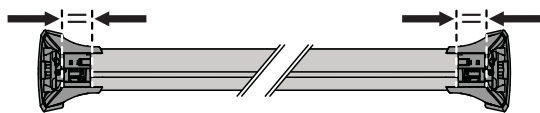

x4

9

10

			X1	X2	A	B
B	Subaru Forester, 5dr Estate 97-02	EU, ZA	X = 782 mm (30 3/4")	X = 752 mm (29 5/8")	-	B = 600 mm (23 5/8")
B	Subaru Forester, 5dr Wagon Jul 97-Apr 02	NZ	X = 782 mm (30 3/4")	X = 752 mm (29 5/8")	-	B = 600 mm (23 5/8")
B	Subaru Forester, 5dr Wagon Aug 97-Jun 02	AU	X = 782 mm (30 3/4")	X = 752 mm (29 5/8")	-	B = 600 mm (23 5/8")
B	Subaru Forester, 5dr Estate 02-08	ZA	X = 790 mm (31 1/8")	X = 765 mm (30 1/8")	-	B = 600 mm (23 5/8")
B	Subaru Forester, 5dr Wagon Feb 02-Feb 08	AU	X = 790 mm (31 1/8")	X = 765 mm (30 1/8")	-	B = 600 mm (23 5/8")
B	Subaru Forester, 5dr Wagon May 02-Feb 08	NZ	X = 790 mm (31 1/8")	X = 765 mm (30 1/8")	-	B = 600 mm (23 5/8")
B	Subaru Forester, 5dr Estate 03-08	EU	X = 790 mm (31 1/8")	X = 765 mm (30 1/8")	-	B = 600 mm (23 5/8")
B	Subaru Forester, 5dr Wagon 04-07	CN	X = 790 mm (31 1/8")	X = 765 mm (30 1/8")	-	B = 600 mm (23 5/8")
B	Subaru Lancaster, 5dr Wagon 00-03	NZ	-	-	-	-
B	Subaru Legacy, 5dr Wagon 98-04	NZ	-	-	-	-
A	Subaru Legacy, 5dr Wagon Sep 03-Aug 09	NZ	X = 745 mm (29 3/8")	X = 685 mm (37")	A = 170 mm (6 2/3")	B = 900 mm (35 3/8")
B	Subaru Legacy, 5dr Estate 04-09	EU	X = 745 mm (29 3/8")	X = 685 mm (37")	A = 170 mm (6 2/3")	B = 900 mm (35 3/8")
B	Subaru Legacy, 5dr Estate 06-06	CN	X = 745 mm (29 3/8")	X = 685 mm (37")	A = 170 mm (6 2/3")	B = 900 mm (35 3/8")
A	Subaru Liberty, 5dr Wagon Sep 03-Aug 09	AU	X = 745 mm (29 3/8")	X = 685 mm (37")	A = 170 mm (6 2/3")	B = 900 mm (35 3/8")
B	Subaru Outback, 5dr Estate 03-09	ZA	X = 718 mm (28 1/4")	X = 670 mm (26 3/8")	A = 180 mm (6 2/3")	B = 960 mm (37 3/4")
B	Subaru Outback, 5dr Wagon Sep 03-Aug 09	AU, NZ	X = 718 mm (28 1/4")	X = 670 mm (26 3/8")	A = 180 mm (6 2/3")	B = 960 mm (37 3/4")
B	Subaru Outback, 5dr Estate 04-09	EU, CN	X = 718 mm (28 1/4")	X = 670 mm (26 3/8")	A = 180 mm (6 2/3")	B = 960 mm (37 3/4")
B	Subaru Outback, 5dr Estate 09-Dec 14	ZA	X = 860 mm (33 7/8")	X = 840 mm (33 1/8")	A = 130 mm (5 1/8")	B = 830 mm (32 5/8")
B	Subaru Outback, 5dr Wagon Sep 09-Dec 14	AU, NZ	X = 860 mm (33 7/8")	X = 840 mm (33 1/8")	A = 130 mm (5 1/8")	B = 830 mm (32 5/8")
B	Subaru Outback, 5dr Estate 10-Dec 14	EU, CN	X = 860 mm (33 7/8")	X = 840 mm (33 1/8")	A = 130 mm (5 1/8")	B = 830 mm (32 5/8")
B	Subaru Outback, 5dr Estate 15+	EU	X = 835 mm (32 7/8")	X = 820 mm (32 1/4")	A = 5 mm (2/8")	B = 740 mm (29 1/8")
B	Subaru Outback, 5dr Estate 15-17	CN	X = 835 mm (32 7/8")	X = 820 mm (32 1/4")	A = 5 mm (2/8")	B = 740 mm (29 1/8")