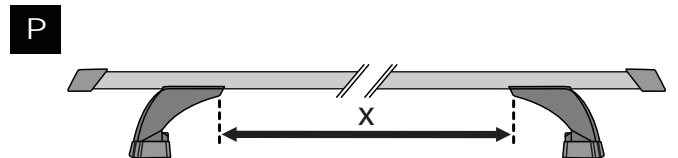

x4

9

10

			X1	X2	A	B
B	Subaru Forester, 5dr Estate 97-02	EU, ZA	X = 782 mm (30 3/4")	X = 752 mm (29 5/8")	-	B = 600 mm (23 5/8")
B	Subaru Forester, 5dr Wagon Jul 97-Apr 02	NZ	X = 782 mm (30 3/4")	X = 752 mm (29 5/8")	-	B = 600 mm (23 5/8")
B	Subaru Forester, 5dr Wagon Aug 97-Jun 02	AU	X = 782 mm (30 3/4")	X = 752 mm (29 5/8")	-	B = 600 mm (23 5/8")
B	Subaru Forester, 5dr Estate 02-08	ZA	X = 790 mm (31 1/8")	X = 765 mm (30 1/8")	-	B = 600 mm (23 5/8")
B	Subaru Forester, 5dr Wagon Feb 02-Feb 08	AU	X = 790 mm (31 1/8")	X = 765 mm (30 1/8")	-	B = 600 mm (23 5/8")
B	Subaru Forester, 5dr Wagon May 02-Feb 08	NZ	X = 790 mm (31 1/8")	X = 765 mm (30 1/8")	-	B = 600 mm (23 5/8")
B	Subaru Forester, 5dr Estate 03-08	EU	X = 790 mm (31 1/8")	X = 765 mm (30 1/8")	-	B = 600 mm (23 5/8")
B	Subaru Forester, 5dr Wagon 04-07	CN	X = 790 mm (31 1/8")	X = 765 mm (30 1/8")	-	B = 600 mm (23 5/8")
B	Subaru Lancaster, 5dr Wagon 00-03	NZ	-	-	-	-
B	Subaru Legacy, 5dr Wagon 98-04	NZ	-	-	-	-
A	Subaru Legacy, 5dr Wagon Sep 03-Aug 09	NZ	X = 745 mm (29 3/8")	X = 685 mm (37")	A = 170 mm (6 2/3")	B = 900 mm (35 3/8")
B	Subaru Legacy, 5dr Estate 04-09	EU	X = 745 mm (29 3/8")	X = 685 mm (37")	A = 170 mm (6 2/3")	B = 900 mm (35 3/8")
B	Subaru Legacy, 5dr Estate 06-06	CN	X = 745 mm (29 3/8")	X = 685 mm (37")	A = 170 mm (6 2/3")	B = 900 mm (35 3/8")
A	Subaru Liberty, 5dr Wagon Sep 03-Aug 09	AU	X = 745 mm (29 3/8")	X = 685 mm (37")	A = 170 mm (6 2/3")	B = 900 mm (35 3/8")
B	Subaru Outback, 5dr Estate 03-09	ZA	X = 718 mm (28 1/4")	X = 670 mm (26 3/8")	A = 180 mm (6 2/3")	B = 960 mm (37 3/4")
B	Subaru Outback, 5dr Wagon Sep 03-Aug 09	AU, NZ	X = 718 mm (28 1/4")	X = 670 mm (26 3/8")	A = 180 mm (6 2/3")	B = 960 mm (37 3/4")
B	Subaru Outback, 5dr Estate 04-09	EU, CN	X = 718 mm (28 1/4")	X = 670 mm (26 3/8")	A = 180 mm (6 2/3")	B = 960 mm (37 3/4")
B	Subaru Outback, 5dr Estate 09-Dec 14	ZA	X = 860 mm (33 7/8")	X = 840 mm (33 1/8")	A = 130 mm (5 1/8")	B = 830 mm (32 5/8")
B	Subaru Outback, 5dr Wagon Sep 09-Dec 14	AU, NZ	X = 860 mm (33 7/8")	X = 840 mm (33 1/8")	A = 130 mm (5 1/8")	B = 830 mm (32 5/8")
B	Subaru Outback, 5dr Estate 10-Dec 14	EU, CN	X = 860 mm (33 7/8")	X = 840 mm (33 1/8")	A = 130 mm (5 1/8")	B = 830 mm (32 5/8")
B	Subaru Outback, 5dr Estate 15+	EU	X = 835 mm (32 7/8")	X = 820 mm (32 1/4")	A = 5 mm (2/8")	B = 740 mm (29 1/8")
B	Subaru Outback, 5dr Estate 15-17	CN	X = 835 mm (32 7/8")	X = 820 mm (32 1/4")	A = 5 mm (2/8")	B = 740 mm (29 1/8")