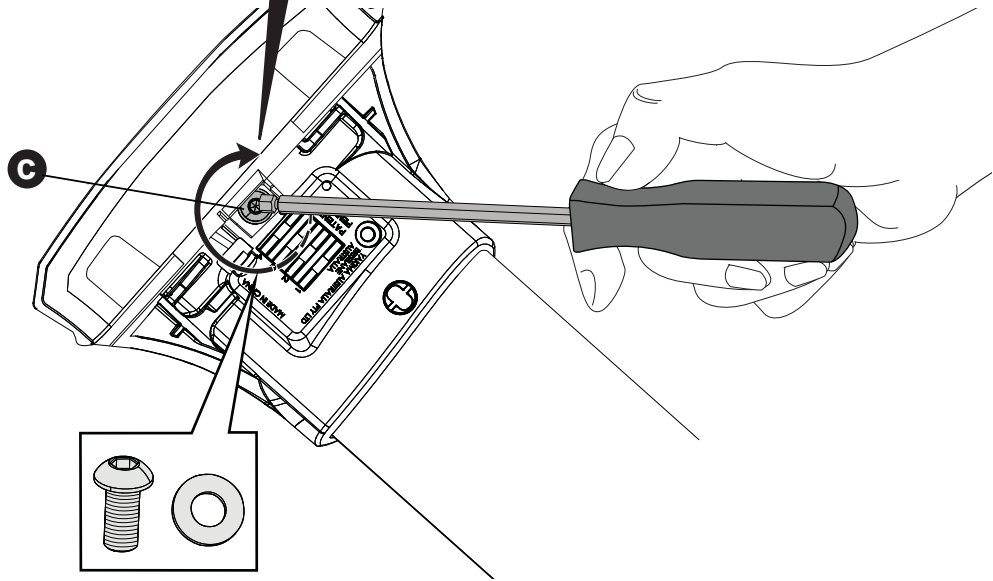

x4

9

10

			X1	X2	A	B
B	Subaru Forester, 5dr Estate 97-02	EU, ZA	X = 782 mm (30 3/4")	X = 752 mm (29 5/8")	-	B = 600 mm (23 5/8")
B	Subaru Forester, 5dr Wagon Jul 97-Apr 02	NZ	X = 782 mm (30 3/4")	X = 752 mm (29 5/8")	-	B = 600 mm (23 5/8")
B	Subaru Forester, 5dr Wagon Aug 97-Jun 02	AU	X = 782 mm (30 3/4")	X = 752 mm (29 5/8")	-	B = 600 mm (23 5/8")
B	Subaru Forester, 5dr Estate 02-08	ZA	X = 790 mm (31 1/8")	X = 765 mm (30 1/8")	-	B = 600 mm (23 5/8")
B	Subaru Forester, 5dr Wagon Feb 02-Feb 08	AU	X = 790 mm (31 1/8")	X = 765 mm (30 1/8")	-	B = 600 mm (23 5/8")
B	Subaru Forester, 5dr Wagon May 02-Feb 08	NZ	X = 790 mm (31 1/8")	X = 765 mm (30 1/8")	-	B = 600 mm (23 5/8")
B	Subaru Forester, 5dr Estate 03-08	EU	X = 790 mm (31 1/8")	X = 765 mm (30 1/8")	-	B = 600 mm (23 5/8")
B	Subaru Forester, 5dr Wagon 04-07	CN	X = 790 mm (31 1/8")	X = 765 mm (30 1/8")	-	B = 600 mm (23 5/8")
B	Subaru Lancaster, 5dr Wagon 00-03	NZ	-	-	-	-
B	Subaru Legacy, 5dr Wagon 98-04	NZ	-	-	-	-
A	Subaru Legacy, 5dr Wagon Sep 03-Aug 09	NZ	X = 745 mm (29 3/8")	X = 685 mm (37")	A = 170 mm (6 2/3")	B = 900 mm (35 3/8")
B	Subaru Legacy, 5dr Estate 04-09	EU	X = 745 mm (29 3/8")	X = 685 mm (37")	A = 170 mm (6 2/3")	B = 900 mm (35 3/8")
B	Subaru Legacy, 5dr Estate 06-06	CN	X = 745 mm (29 3/8")	X = 685 mm (37")	A = 170 mm (6 2/3")	B = 900 mm (35 3/8")
A	Subaru Liberty, 5dr Wagon Sep 03-Aug 09	AU	X = 745 mm (29 3/8")	X = 685 mm (37")	A = 170 mm (6 2/3")	B = 900 mm (35 3/8")
B	Subaru Outback, 5dr Estate 03-09	ZA	X = 718 mm (28 1/4")	X = 670 mm (26 3/8")	A = 180 mm (6 2/3")	B = 960 mm (37 3/4")
B	Subaru Outback, 5dr Wagon Sep 03-Aug 09	AU, NZ	X = 718 mm (28 1/4")	X = 670 mm (26 3/8")	A = 180 mm (6 2/3")	B = 960 mm (37 3/4")
B	Subaru Outback, 5dr Estate 04-09	EU, CN	X = 718 mm (28 1/4")	X = 670 mm (26 3/8")	A = 180 mm (6 2/3")	B = 960 mm (37 3/4")
B	Subaru Outback, 5dr Estate 09-Dec 14	ZA	X = 860 mm (33 7/8")	X = 840 mm (33 1/8")	A = 130 mm (5 1/8")	B = 830 mm (32 5/8")
B	Subaru Outback, 5dr Wagon Sep 09-Dec 14	AU, NZ	X = 860 mm (33 7/8")	X = 840 mm (33 1/8")	A = 130 mm (5 1/8")	B = 830 mm (32 5/8")
B	Subaru Outback, 5dr Estate 10-Dec 14	EU, CN	X = 860 mm (33 7/8")	X = 840 mm (33 1/8")	A = 130 mm (5 1/8")	B = 830 mm (32 5/8")
B	Subaru Outback, 5dr Estate 15+	EU	X = 835 mm (32 7/8")	X = 820 mm (32 1/4")	A = 5 mm (2/8")	B = 740 mm (29 1/8")
B	Subaru Outback, 5dr Estate 15-17	CN	X = 835 mm (32 7/8")	X = 820 mm (32 1/4")	A = 5 mm (2/8")	B = 740 mm (29 1/8")