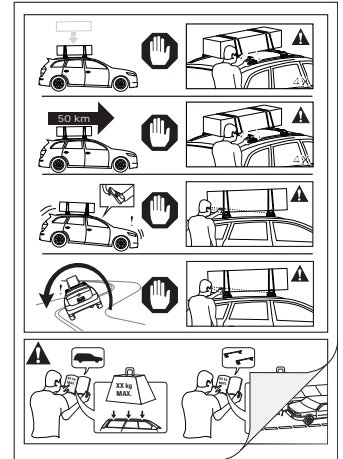

1. **EN** Please read safety and warranty booklet included with this product prior to use. For more information visit your local dealer.
2. **DE** Bitte lesen und beachten Sie die beiliegende Montageanleitung, Sicherheitshinweise und Garantiebedingungen bevor Sie das Produkt montieren/benutzen. Für weitere Informationen kontaktieren Sie bitte Ihren Händler.
3. **ES** Por favor, lea folleto de seguridad y garantía que se incluye con este producto antes de su uso. Para obtener más información, visite a su distribuidor local.
4. **FR** Veuillez lire attentivement le manuel de sécurité et de garantie avant utilisation. Pour plus d'informations, visitez votre concessionnaire local.
5. **NO** Vennligst les hefte om sikkerhet og garanti som er vedlagt dette produkt før det tas i bruk. For mer informasjon ta kontakt med din forhandler.
6. **PT** Por favor leia o manual de segurança e garantia incluído, antes de utilizar o produto. Para mais informações visite o seu revendedor local.
7. **RU** Пожалуйста, ознакомьтесь с инструкцией перед тем, как использовать товар. Для получения более подробной информации обратитесь к местному дилеру.
8. **IT** Si prega di leggere il libretto di sicurezza e garanzia incluso nel prodotto prima dell'uso. Per maggiori informazioni visita il rivenditore locale.
9. **PL** Proszę zapoznać się z warunkami gwarancji i bezpieczeństwa przed użyciem produktu. W celu uzyskania dodatkowych informacji proszę kontaktować się z najbliższym autoryzowanym punktem sprzedaży.
10. **CS** Před použitím si prosím přečtete přiložené informace o bezpečnosti a záručních podmínkách. Pro více informací navštivte nejbližšího dealera.
11. **SK** Pred použitím si prosím prečítajte priložené informácie o bezpečnosti a záručných podmienkach. Pre viac informácií navštívte najbližšieho diera.
12. **NL** A.U.B. bijgesloten garantie- en veiligheidsinstructies grondig lezen voor gebruik van dit product. Voor meer informatie graag contact opnemen met uw dealer.
13. **SV** Var snäll och läs igenom säkerhets- och garantihäftet som medföljer produkten före användning. För mer information besök din lokala återförsäljare.

Yakima Australia Pty Ltd
17 Hinkler Court, Brendale
QLD 4500, Australia
1800 143 548
www.prorack.com.au
www.whispbar.com.au

Yakima Europe Coöperatief U.A.
Twentehaven 7, 3433
PT Nieuwegein, The Netherlands
+31 2080 81425
www.prorackeurope.eu
www.whispbar.eu

Yakima Products, Inc.
4101 Kruse Way
Lake Oswego, OR. 97035 USA
888 925 4621
www.whispbar.com