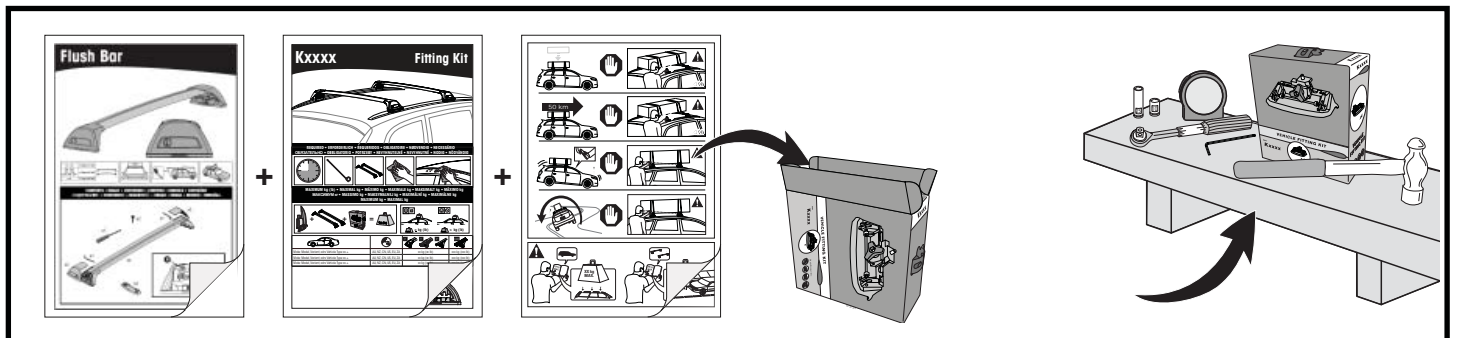

1. **EN** Please read safety and warranty booklet included with this product prior to use. For more information visit your local dealer.
2. **DE** Bitte lesen und beachten Sie die beiliegende Montageanleitung, Sicherheitshinweise und Garantiebedingungen bevor Sie das Produkt montieren/benutzen. Für weitere Informationen kontaktieren Sie bitte Ihren Händler.
3. **ES** Por favor, lea folleto de seguridad y garantía que se incluye con este producto antes de su uso. Para obtener más información, visite a su distribuidor local.
4. **FR** Veuillez lire attentivement le manuel de sécurité et de garantie avant utilisation. Pour plus d'informations, visitez votre concessionnaire local.
5. **NO** Vennligst les hefte om sikkerhet og garanti som er vedlagt dette produkt før det tas i bruk. For mer informasjon ta kontakt med din forhandler.
6. **PT** Por favor leia o manual de segurança e garantia incluído, antes de utilizar o produto. Para mais informações visite o seu revendedor local.
7. **RU** Пожалуйста, ознакомьтесь с инструкцией перед тем, как использовать товар. Для получения более подробной информации обратитесь к местному дилеру.
8. **IT** Si prega di leggere il libretto di sicurezza e garanzia incluso nel prodotto prima dell'uso. Per maggiori informazioni visita il rivenditore locale.
9. **PL** Proszę zapoznać się z warunkami gwarancji i bezpieczeństwa przed użyciem produktu. W celu uzyskania dodatkowych informacji proszę kontaktować się z najbliższym autoryzowanym punktem sprzedaży.
10. **CS** Před použitím si prosím přečtete přiložené informace o bezpečnosti a záručních podmínkách. Pro více informací navštivte nejbližšího dealera.
11. **SK** Pred použitím si prosím prečítajte priložené informácie o bezpečnosti a záručných podmienkach. Pre viac informácií navštívte najbližšieho diera.
12. **NL** A.U.B. bijgesloten garantie- en veiligheidsinstructies grondig lezen voor gebruik van dit product. Voor meer informatie graag contact opnemen met uw dealer.
13. **SV** Var snäll och läs igenom säkerhets- och garantihäftet som medföljer produkten före användning. För mer information besök din lokala återförsäljare.

Yakima Australia Pty Ltd
17 Hinkler Court, Brendale
QLD 4500, Australia
1800 143 548
www.prorack.com.au
www.whispbar.com.au

Yakima Europe Coöperatief U.A.
Twentehaven 7, 3433
PT Nieuwegein, The Netherlands
+31 2080 81425
www.prorackeurope.eu
www.whispbar.eu

Yakima Products, Inc.
4101 Kruse Way
Lake Oswego, OR. 97035 USA
888 925 4621
www.whispbar.com