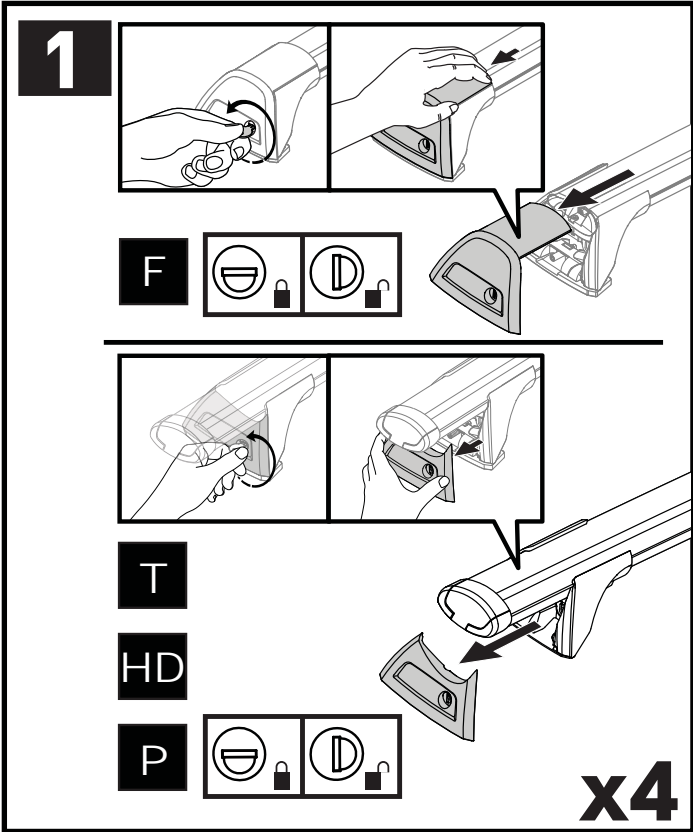

ATTENTION • ACHTUNG • ATENCIÓN • ATTENTION • OPPMERKSOMHET • ATENÇÃO • ВНИМАНИЕ
ATTENZIONE • UWAGA • UPOZORNĚNÍ • UPOZORNENIE • LET OP • UPPMÄRSAMHET