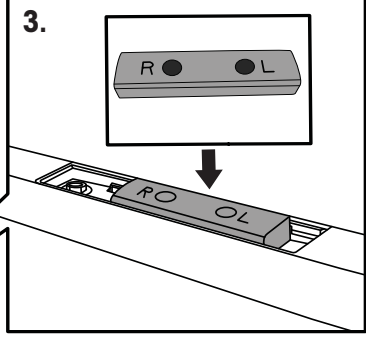

**LEGACY/LIBERTY 03-09 ONLY • LEGACY/LIBERTY 03-09 NUR • LEGACY/LIBERTY 03-09 SOLAMENTE •
LEGACY/LIBERTY 03-09 SEULEMENT • LEGACY/LIBERTY 03-09 BARE LEGACY/LIBERTY 03-09 SOMENTE
• LEGACY/LIBERTY 03-09 ТОЛЬКО • SOLO LEGACY/LIBERTY 03-09 • LEGACY/LIBERTY 03-09 TYLKO •
LEGACY/LIBERTY 03-09 POUZE • LEGACY/LIBERTY 03-09 IBA • LEGACY/LIBERTY 03-09 ALLEEN • LEGACY/
LIBERTY 03-09 BARA**

A

A1