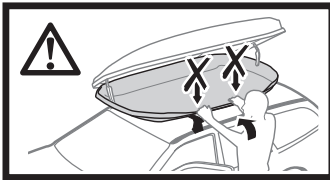

i

i

Thule T-Nut Adapter

696500 → 24x30 mm

697500 → 20x27 mm

i

Thule Box Ski Carrier adapter

694800 → Dynamic 800

694900 → Dynamic 900