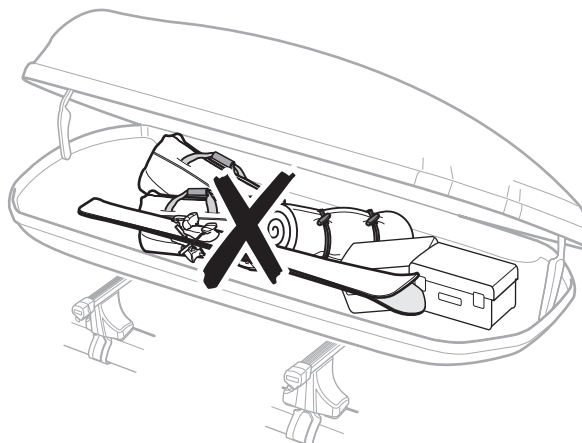

Thule Dynamic

> Instructions

3

4

5

6

7

x3

i

Thule Box Ski Carrier adapter

694800 → Dynamic 800

694900 → Dynamic 900

Thule Boxlift

571000

Dynamic 800: 18 kg
Dynamic 900: 22 kg

Max 75 kg