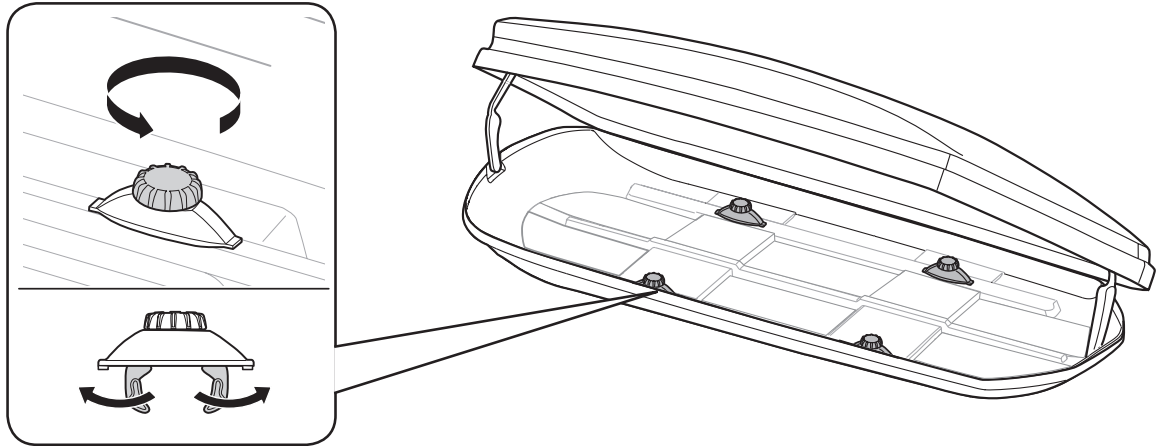

Thule Dynamic

> Instructions

3

4

5

6

7

x3

i

Thule Box Ski Carrier adapter

694800 → Dynamic 800

694900 → Dynamic 900

Thule Boxlift

571000

Dynamic 800: 18 kg
Dynamic 900: 22 kg

Max 75 kg