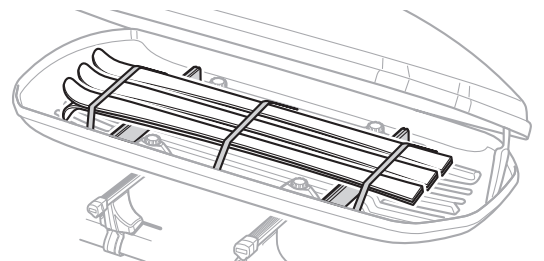

i

Thule Box Ski Carrier adapter

694800 → Dynamic 800

694900 → Dynamic 900

Thule Boxlift

571000

Dynamic 800: 18 kg
Dynamic 900: 22 kg

Max 75 kg