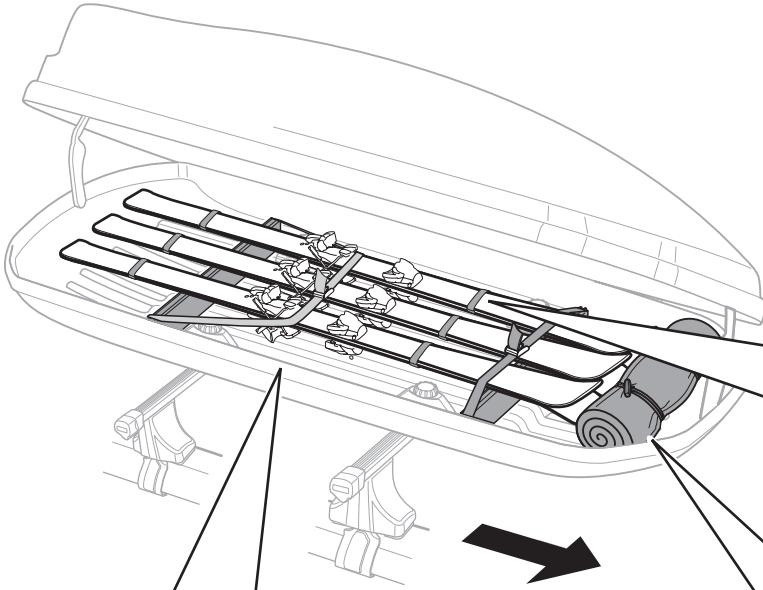

Thule Dynamic

> Instructions

3

4

5

6

7

x3

8

9

i

i

i

Thule T-Nut Adapter

696500 → 24x30 mm

697500 → 20x27 mm

i

Thule Box Ski Carrier adapter

694800 → Dynamic 800

694900 → Dynamic 900

Thule Boxlift

571000

Dynamic 800: 18 kg
Dynamic 900: 22 kg

Max 75 kg