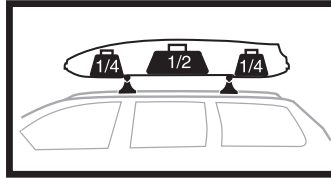

i

i

Thule T-Nut Adapter

696500 → 24x30 mm

697500 → 20x27 mm

i

Thule Box Ski Carrier adapter

694800 → Dynamic 800

694900 → Dynamic 900