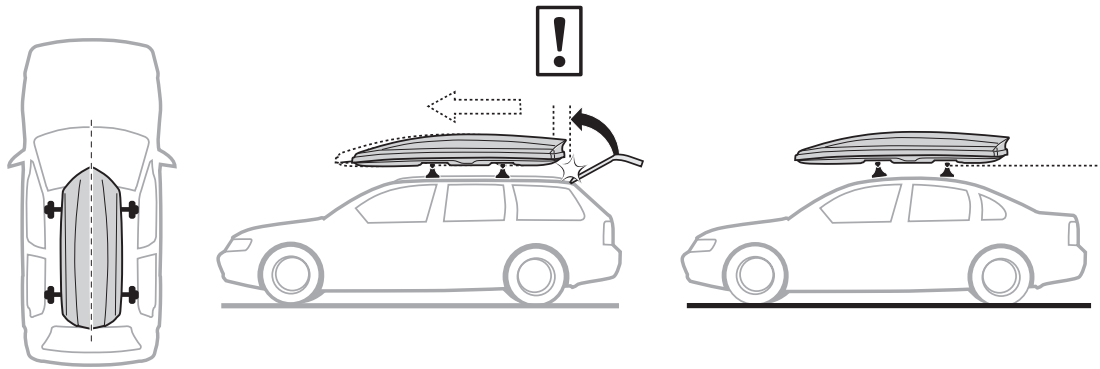

Thule Dynamic

> Instructions

3

4

5

6

7

x3

i

Thule Box Ski Carrier adapter

694800 → Dynamic 800

694900 → Dynamic 900

Thule Boxlift

571000

Dynamic 800: 18 kg
Dynamic 900: 22 kg

Max 75 kg