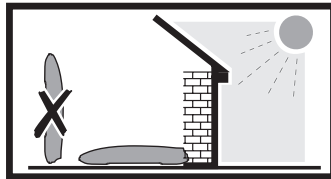

i

i

Thule T-Nut Adapter

696500 → 24x30 mm

697500 → 20x27 mm

i

Thule Box Ski Carrier adapter

694800 → Dynamic 800

694900 → Dynamic 900