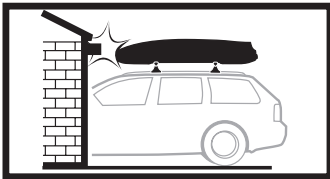

i

i

Thule T-Nut Adapter

696500 → 24x30 mm

697500 → 20x27 mm

i

Thule Box Ski Carrier adapter

694800 → Dynamic 800

694900 → Dynamic 900