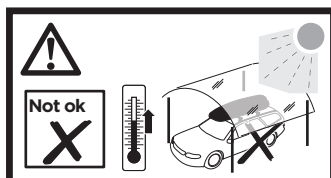

i

i

Thule T-Nut Adapter

696500 → 24x30 mm

697500 → 20x27 mm

i

Thule Box Ski Carrier adapter

694800 → Dynamic 800

694900 → Dynamic 900