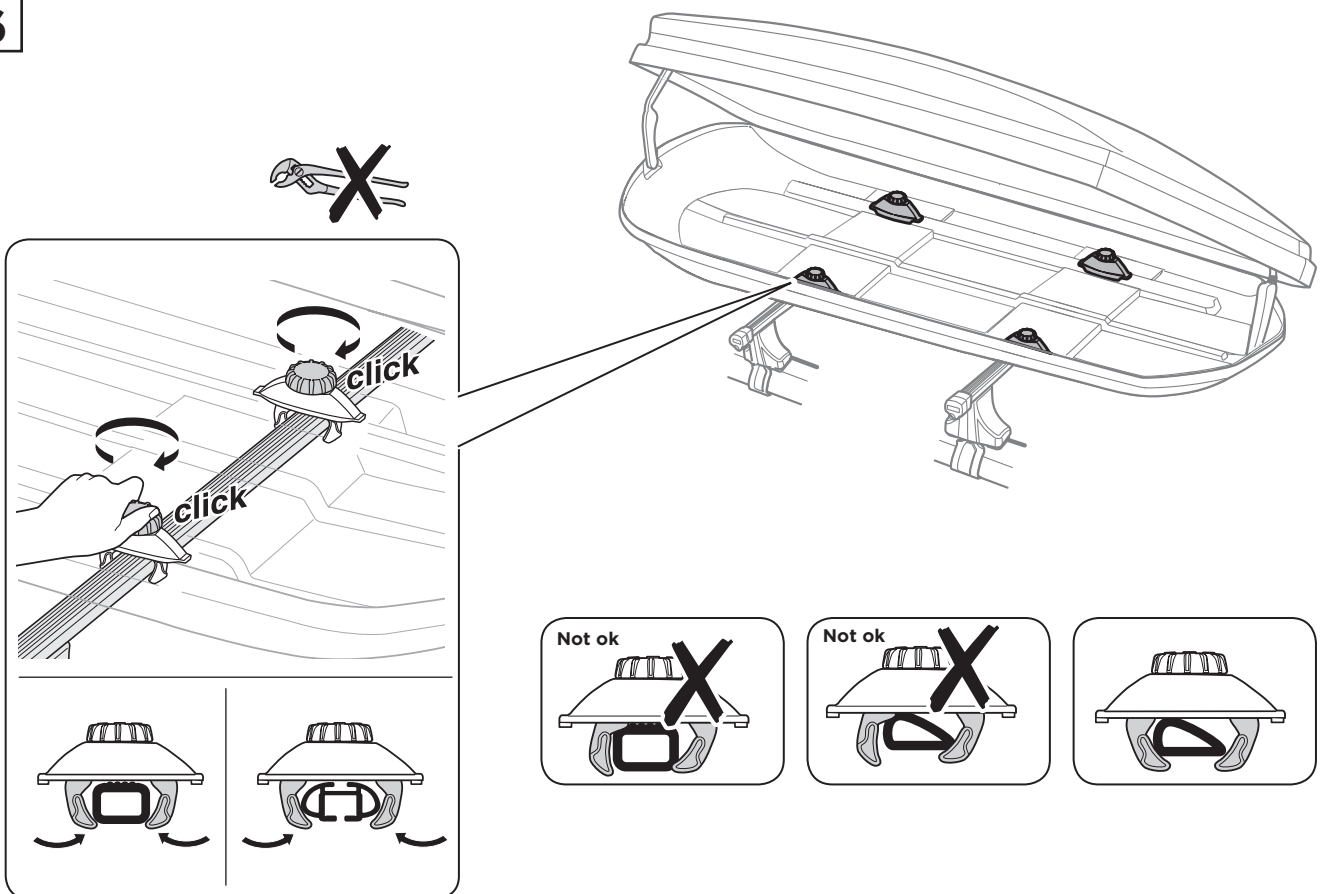

Thule Dynamic

> Instructions

3

4

5

6

7

x3

i

Thule Box Ski Carrier adapter

694800 → Dynamic 800

694900 → Dynamic 900

Thule Boxlift

571000

Dynamic 800: 18 kg
Dynamic 900: 22 kg

Max 75 kg