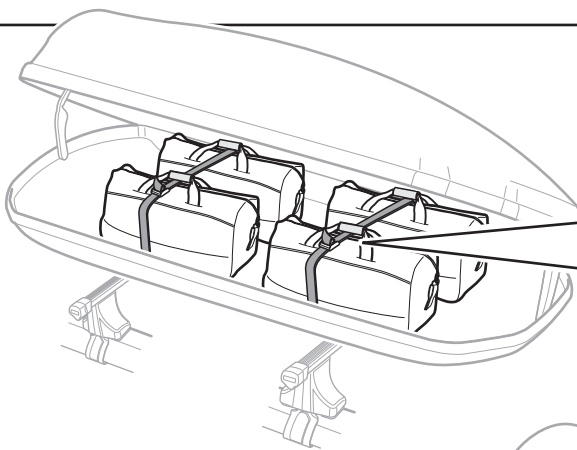

Thule Dynamic

> Instructions

3

4

5

6

7

x3

i

Thule Box Ski Carrier adapter

694800 → Dynamic 800

694900 → Dynamic 900

Thule Boxlift

571000

Dynamic 800: 18 kg
Dynamic 900: 22 kg

Max 75 kg