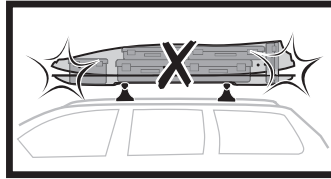

i

i

Thule T-Nut Adapter

696500 → 24x30 mm

697500 → 20x27 mm

i

Thule Box Ski Carrier adapter

694800 → Dynamic 800

694900 → Dynamic 900