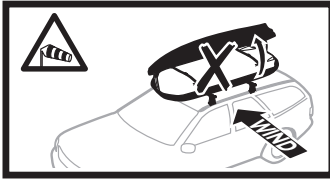

i

i

Thule T-Nut Adapter

696500 → 24x30 mm

697500 → 20x27 mm

i

Thule Box Ski Carrier adapter

694800 → Dynamic 800

694900 → Dynamic 900