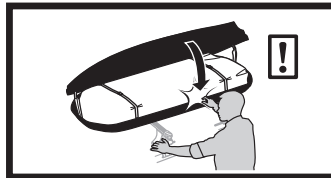

i

i

Thule T-Nut Adapter

696500 → 24x30 mm

697500 → 20x27 mm

i

Thule Box Ski Carrier adapter

694800 → Dynamic 800

694900 → Dynamic 900