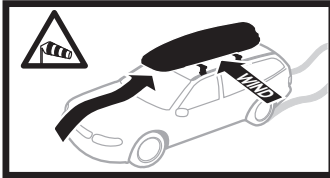

i

i

Thule T-Nut Adapter

696500 → 24x30 mm

697500 → 20x27 mm

i

Thule Box Ski Carrier adapter

694800 → Dynamic 800

694900 → Dynamic 900