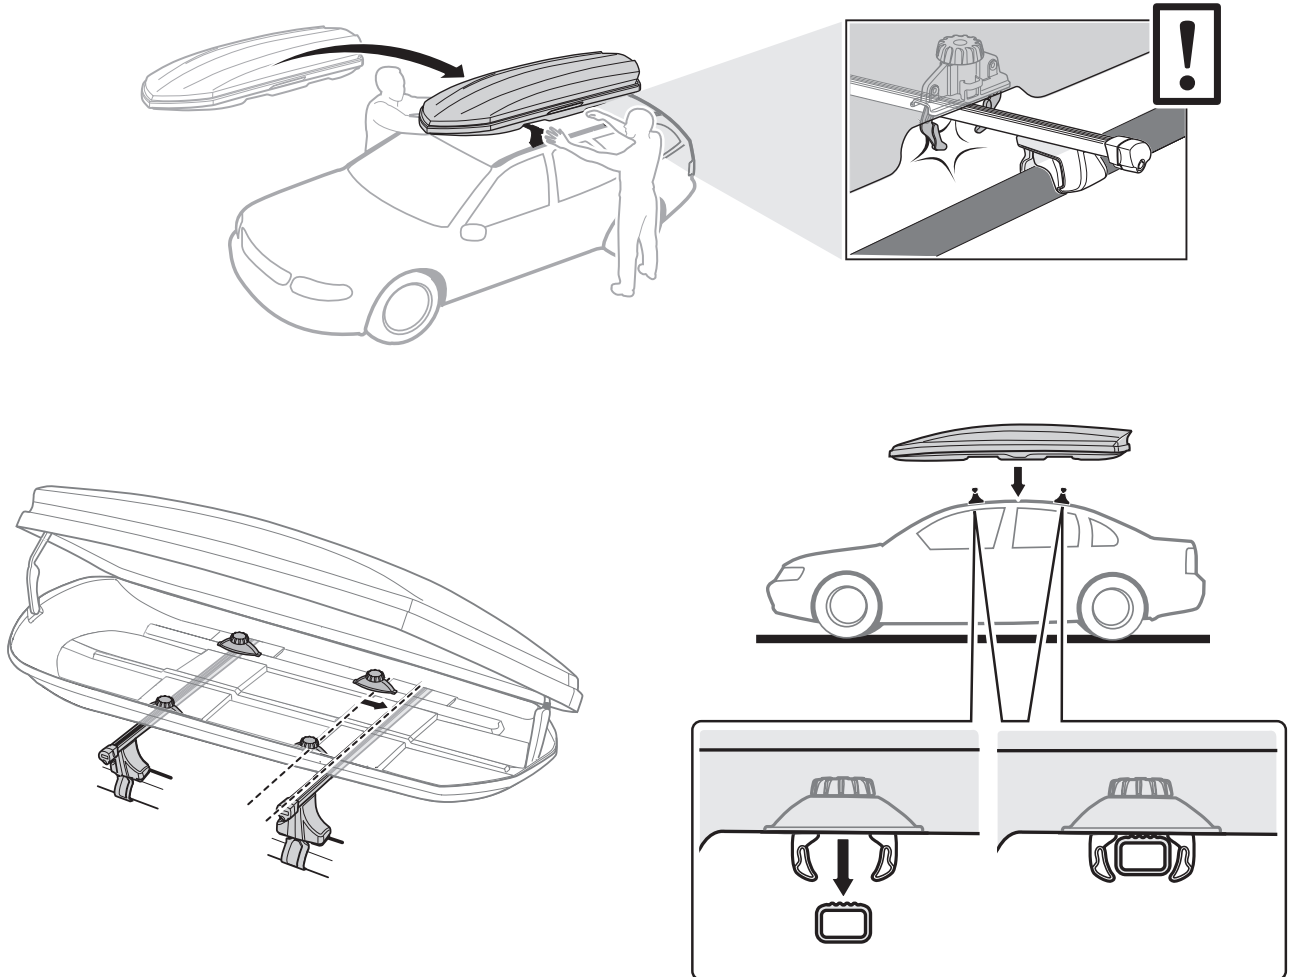

Thule Dynamic

> Instructions

3

4

5

6

7

x3

i

Thule Box Ski Carrier adapter

694800 → Dynamic 800

694900 → Dynamic 900

Thule Boxlift

571000

Dynamic 800: 18 kg
Dynamic 900: 22 kg

Max 75 kg