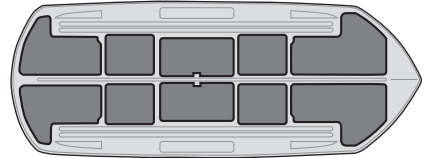

Thule Dynamic

> Instructions

3

4

5

6

7

x3

8

9

i

i

i

Thule T-Nut Adapter

696500 → 24x30 mm

697500 → 20x27 mm

i

Thule Box Ski Carrier adapter

694800 → Dynamic 800

694900 → Dynamic 900

Thule Boxlift

571000

Dynamic 800: 18 kg
Dynamic 900: 22 kg

Max 75 kg