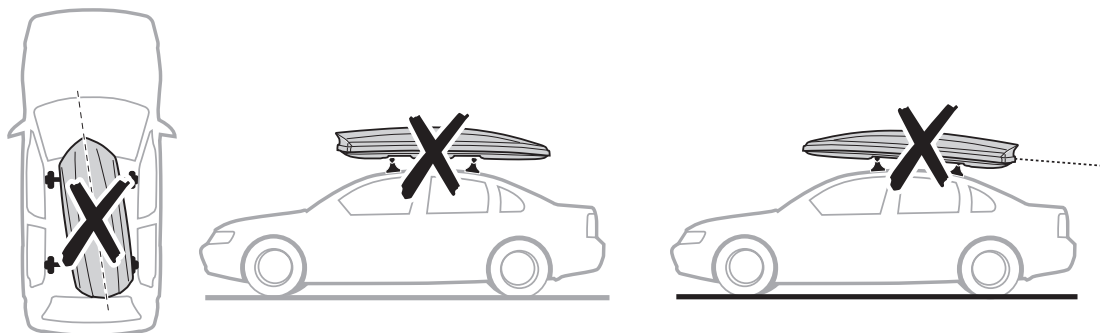

Thule Dynamic

> Instructions

3

4

5

6

7

x3

i

Thule Box Ski Carrier adapter

694800 → Dynamic 800

694900 → Dynamic 900

Thule Boxlift

571000

Dynamic 800: 18 kg
Dynamic 900: 22 kg

Max 75 kg