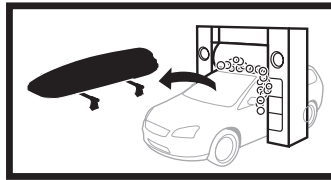

i

i

Thule T-Nut Adapter

696500 → 24x30 mm

697500 → 20x27 mm

i

Thule Box Ski Carrier adapter

694800 → Dynamic 800

694900 → Dynamic 900