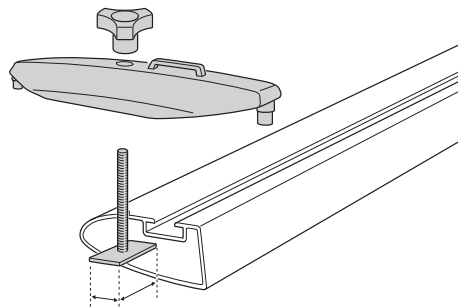

i

Thule Box Ski Carrier adapter

694800 → Dynamic 800

694900 → Dynamic 900

Thule Boxlift

571000

Dynamic 800: 18 kg
Dynamic 900: 22 kg

Max 75 kg