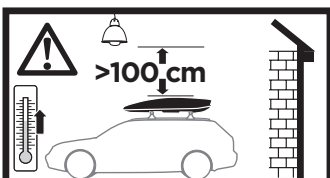

i

i

Thule T-Nut Adapter

696500 → 24x30 mm

697500 → 20x27 mm

i

Thule Box Ski Carrier adapter

694800 → Dynamic 800

694900 → Dynamic 900