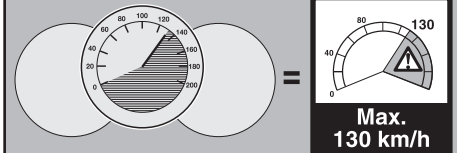

i

Thule Box Ski Carrier adapter

694800 → Dynamic 800

694900 → Dynamic 900

Thule Boxlift

571000

Dynamic 800: 18 kg
Dynamic 900: 22 kg

Max 75 kg