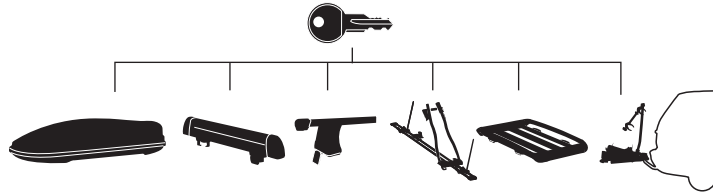

Thule One-Key System